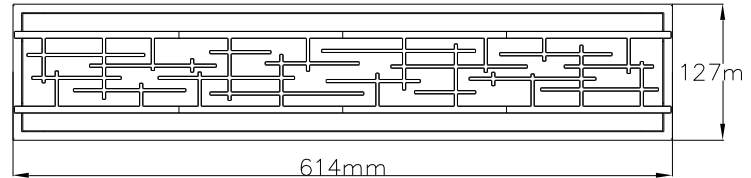

RANGE: KICHLER STYLE: ZOLON LARGE LINEAR BATH LED FITTING

1. Item Code	KL/ZOLON/L BATH	23. Minimum Drop	n/a
2. Drawing No.	KL 45830	24. Maximum Drop	n/a
3. EAN/Barcode	-	25. Adjustable?	No
4. Tested?	No	26. Shade/Glass Material	Opal Glass
5. Final Sign-off Sample Done?	No	27. Shade Width (mm)	n/a
6. Category	Bathroom	28. Shade Height (mm)	n/a
7. Type	Wall Light	29. Shade Depth (mm)	n/a
8. Finish	Chrome	30. Size of Back-Plate/Ceiling Rose (mm)	n/a
9. IP Rating	44	31. Main Material	Mild Steel
10. Class	2	32. Power Cable Colour	Black
11. Voltage	240	33. Power Cable Length (mm)	200mm
12. Wattage (1)	27	34. Chain Length (mm)	n/a
13. Wattage (2)	n/a	35. Rod Length (mm)	n/a
14. Lamp Holder Type (1)	LED	36. PIR	No
15. Lamp Holder Type (2)	n/a	37. Switch Type and location	n/a
16. No. of Lamps	Integral LED	38. Connection Method	Terminal Block
17. Lamp Supplied	Yes	39. Plug Type	n/a
18. Dimmable?	No	40. Plug Colour	n/a
19. Lumen Output	1550lm 3000k	41. Product Weight (kg)	3.9
20. Overall Width/Diameter (mm)	614	42. Carton Dimensions (mm)	-
21. Overall Height (mm)	127	43. Carton Weight (kg)	-
22. Overall Depth (mm)	100	44. Notes	-