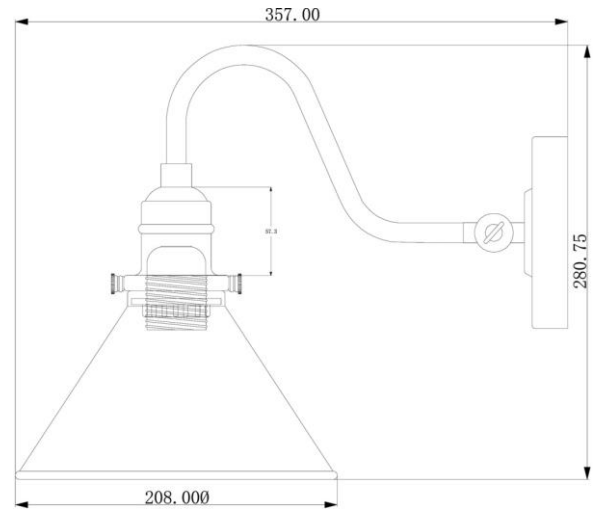

**RANGE: Elstead**
**STYLE: Provence Ilt Wall PVI**

1. Item Code	PVI PN/OB/AB/CPR	23. Minimum Drop	N/A
2. Drawing No.	00138 pages 1 to 4	24. Maximum Drop	N/A
3. EAN/Barcode	TBC	25. Adjustable?	Yes--arm/shade rotates
4. Tested	Unknown	26. Shade Material	Mild steel
5. Final Sign-off Sample Done?	Yes.	27. Shade Width (mm)	208
6. Category	Indoor	28. Shade Height (mm)	122
7. Type	Wall Lamp	29. Shade Depth (mm)	208
8. Finish	Pol Nickel, Old Bronze, Aged Brass, Pol Copper	30. Size of Back-Plate/Ceiling Rose	124 diameter
9. IP Rating	N/A	31. Main Material	Mild Steel
10. Class	I	32. Power Cable Colour	N/A
11. Voltage	240V	33. Power Cable Length (mm)	N/A
12. Wattage (1)	Max 60w	34. Chain Length (mm)	N/A
13. Wattage (2)	N/A	35. Rod Length (mm)	N/A
14. Lamp Holder Type (1)	E27	36. PIR	No
15. Lamp Holder Type (2)	N/A	37. Switch Type and location	N/A - hard wired
16. No. of Lamps	1	38. Connection Method	Terminal block
17. Lamp Supplied	No	39. Plug Type	N/A
18. Dimmable?	Depends on lamp	40. Plug Colour	N/A
19. Lumen Output	N/A	41. Product Weight	0.85 KG
20. Overall Width/Diameter	208	42. Carton Dimensions (mm)	Unknown
21. Overall Height (mm)	281	43. Carton Weight (kg)	Unknown
22. Overall Depth (mm)	357	44. Notes	Copper is lacquered for protection