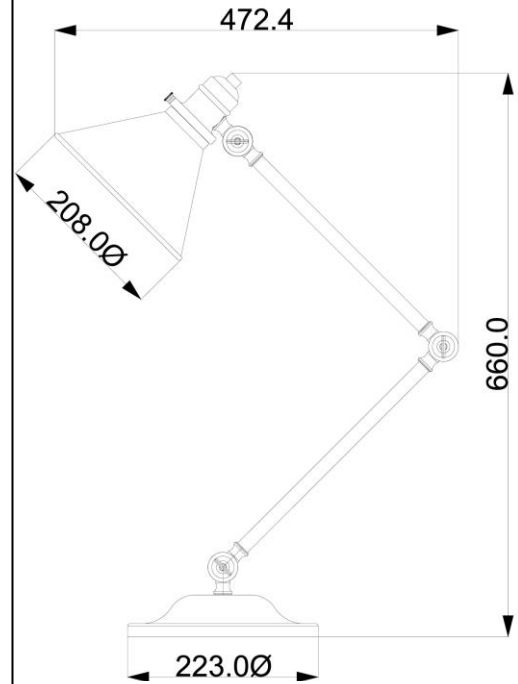

RANGE: Elstead
STYLE: Provence table lamp PV/TL

1. Item Code	PV/TL PN/OB/AB/CPR	23. Minimum Drop	N/A
2. Drawing No.	00142 pages 1 to 4	24. Maximum Drop	N/A
3. EAN/Barcode	TBC	25. Adjustable?	Yes – arms & shade adjust
4. Tested	Unknown	26. Shade Material	Mild steel
5. Final Sign-off Sample Done?	Yes.	27. Shade Width (mm)	223
6. Category	Indoor	28. Shade Height (mm)	122
7. Type	Table Lamp	29. Shade Depth (mm)	223
8. Finish	Pol Nickel, Old Bronze, Aged Brass, Pol Copper	30. Size of Back-Plate/Ceiling Rose	N/A
9. IP Rating	N/A	31. Main Material	Mild Steel
10. Class	I	32. Power Cable Colour	PN=blk,OB=blk,AB=gold,CPR=brn
11. Voltage	240V	33. Power Cable Length (mm)	2150
12. Wattage (1)	Max 60w	34. Chain Length (mm)	N/A
13. Wattage (2)	N/A	35. Rod Length (mm)	N/A
14. Lamp Holder Type (1)	E27	36. PIR	No
15. Lamp Holder Type (2)	N/A	37. Switch Type and location	In-line switch 300mm from base
16. No. of Lamps	1	38. Connection Method	N/A
17. Lamp Supplied	No	39. Plug Type	Standard 3 pin UK
18. Dimmable?	No	40. Plug Colour	PN=blk,OB=blk,AB=gold,CPR=blk
19. Lumen Output	N/A	41. Product Weight	3.7 KG
20. Overall Width/Diameter	223	42. Carton Dimensions (mm)	Unknown
21. Overall Height (mm)	660 (as shown)	43. Carton Weight (kg)	Unknown
22. Overall Depth (mm)	472 (as shown)	44. Notes	None