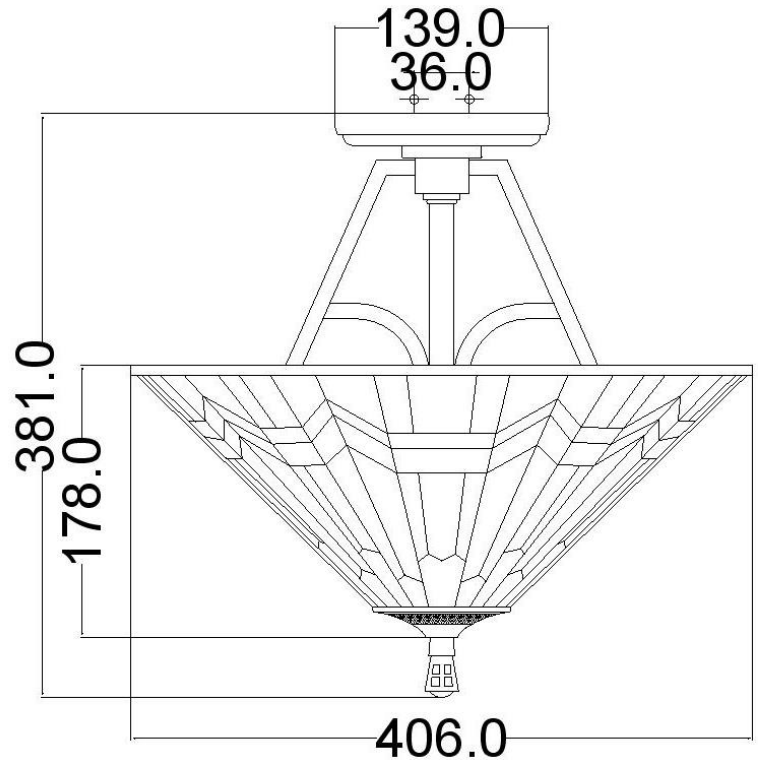

BRAND: Alcott
STYLE: 2Lt Semi Flush

1. Item Code	QZ/ALCOTT/SF	23. Maximum Drop	N/a
2. Drawing No.	Alcott QZTFAT1716VA	24. Adjustable?	No
3. Tested?	No	25. Shade/Glass Material	Tiffany Glass Shade
4. Final Sign-off Sample Done?	No	26. Shade Width (mm)	406
5. Category	Indoors	27. Shade Height (mm)	178
6. Type	Semi Flush	28. Shade Depth (mm)	406
7. Finish	Valiant Bronze	29. Size of Back-Plate/Ceiling Rose (mm)	139 x 139
8. IP Rating	N/a	30. Main Material	Steel, Glass
9. Class	I	31. Power Cable Colour	N/a
10. Voltage	240v	32. Power Cable Length (mm)	152
11. Wattage (1)	2 x Max 60w	33. Chain Length (mm)	N/a
12. Wattage (2)	N/a	34. Rod Length (mm)	N/a
13. Lamp Holder Type (1)	2 x E27	35. PIR	No
14. Lamp Holder Type (2)	N/a	36. Switch Type and location	N/a
15. No. of Lamps	2	37. Connection Method	Terminal Block
16. Lamp Supplied	No	38. Plug Type	N/a
17. Dimmable?	Dependent on Lamp	39. Plug Colour	N/a
18. Lumen Output & Colour Temp	N/a	40. Product Weight (kg)	3.7
19. Overall Width/Diameter (mm)	406	41. Carton Dimensions (mm)	737 x 495 x 279
20. Overall Height (mm)	381	42. Carton Weight (kg)	4.6
21. Overall Depth (mm)	406	43. Notes 1	
22. Minimum Drop	N/a	44. Notes 2	