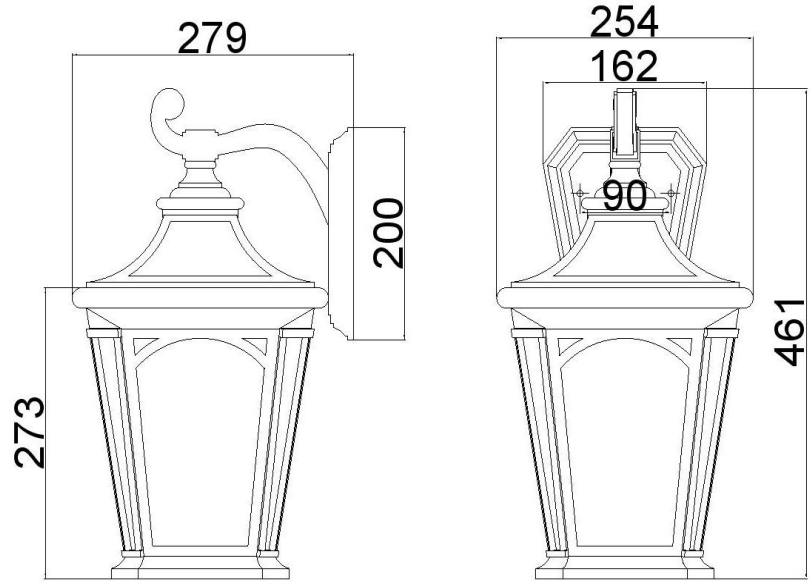

**BRAND: Bedford**
**STYLE: ILtWall LightLarge**

1. Item Code	QZ/BEDFORD2/L	23. Maximum Drop	N/A
2. Drawing No.	BFD8410K - Bedford	24. Adjustable?	No
3. Tested?	No	25. Shade/Glass Material	Clear Seedy Glass
4. Final Sign-off Sample Done?	No	26. Shade Width (mm)	254
5. Category	Outdoors	27. Shade Height (mm)	273
6. Type	Wall Light	28. Shade Depth (mm)	200
7. Finish	Black	29. Size of Back-Plate/Ceiling Rose (mm)	162 x 200
8. IP Rating	IP44	30. Main Material	EPMM
9. Class	I	31. Power Cable Colour	N/A
10. Voltage	240v	32. Power Cable Length (mm)	200
11. Wattage (1)	1 x Max 100w	33. Chain Length (mm)	N/A
12. Wattage (2)	N/A	34. Rod Length (mm)	N/A
13. Lamp Holder Type (1)	1 x E27	35. PIR	No
14. Lamp Holder Type (2)	N/A	36. Switch Type and location	N/A
15. No. of Lamps	1	37. Connection Method	IP44 Terminal Block
16. Lamp Supplied	No	38. Plug Type	N/A
17. Dimmable?	Dependent On Lamp	39. Plug Colour	N/A
18. Lumen Output & Colour Temp	N/A	40. Product Weight (kg)	2.2
19. Overall Width/Diameter (mm)	254	41. Carton Dimensions (mm)	345 x 315 x 525
20. Overall Height (mm)	461	42. Carton Weight (kg)	2.88
21. Overall Depth (mm)	279	43. Notes 1	Bottom Glass Panel
22. Minimum Drop	N/A	44. Notes 2	