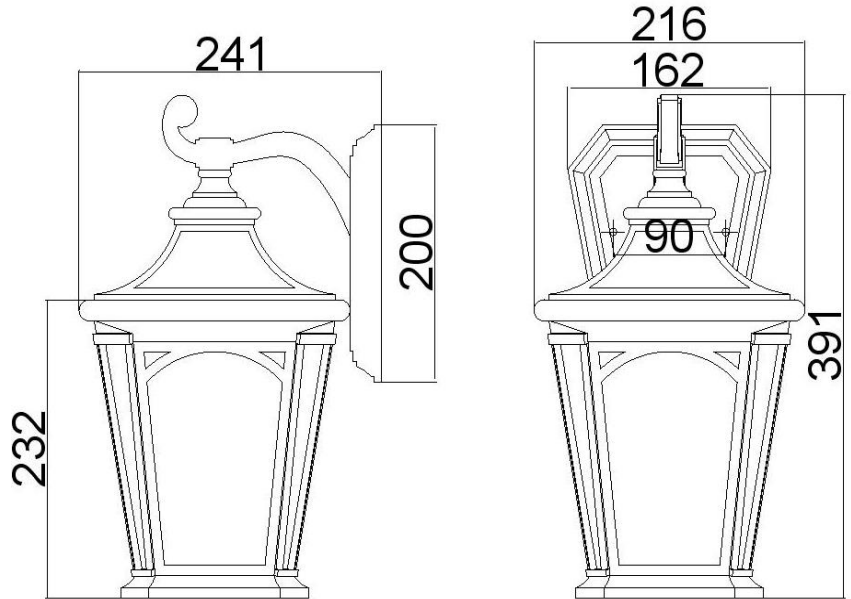

BRAND: Bedford
STYLE: ILtWall Light Medium

1. Item Code	QZ/BEDFORD2/M	23. Maximum Drop	N/A
2. Drawing No.	BFD8408K - Bedford	24. Adjustable?	No
3. Tested?	No	25. Shade/Glass Material	Clear Seedy Glass
4. Final Sign-off Sample Done?	No	26. Shade Width (mm)	216
5. Category	Outdoors	27. Shade Height (mm)	232
6. Type	Wall Light	28. Shade Depth (mm)	216
7. Finish	Black	29. Size of Back-Plate/Ceiling Rose (mm)	162 x 200
8. IP Rating	IP44	30. Main Material	EPMM
9. Class	I	31. Power Cable Colour	N/A
10. Voltage	240v	32. Power Cable Length (mm)	200
11. Wattage (1)	1 x Max 100w	33. Chain Length (mm)	N/A
12. Wattage (2)	N/A	34. Rod Length (mm)	N/A
13. Lamp Holder Type (1)	1 x E27	35. PIR	No
14. Lamp Holder Type (2)	N/A	36. Switch Type and location	N/A
15. No. of Lamps	1	37. Connection Method	IP44 Terminal Block
16. Lamp Supplied	No	38. Plug Type	N/A
17. Dimmable?	Dependent On Lamp	39. Plug Colour	N/A
18. Lumen Output & Colour Temp	N/A	40. Product Weight (kg)	1.7
19. Overall Width/Diameter (mm)	216	41. Carton Dimensions (mm)	290 x 270 x 450
20. Overall Height (mm)	391	42. Carton Weight (kg)	2.19
21. Overall Depth (mm)	241	43. Notes 1	Bottom Glass Panel
22. Minimum Drop	N/A	44. Notes 2	