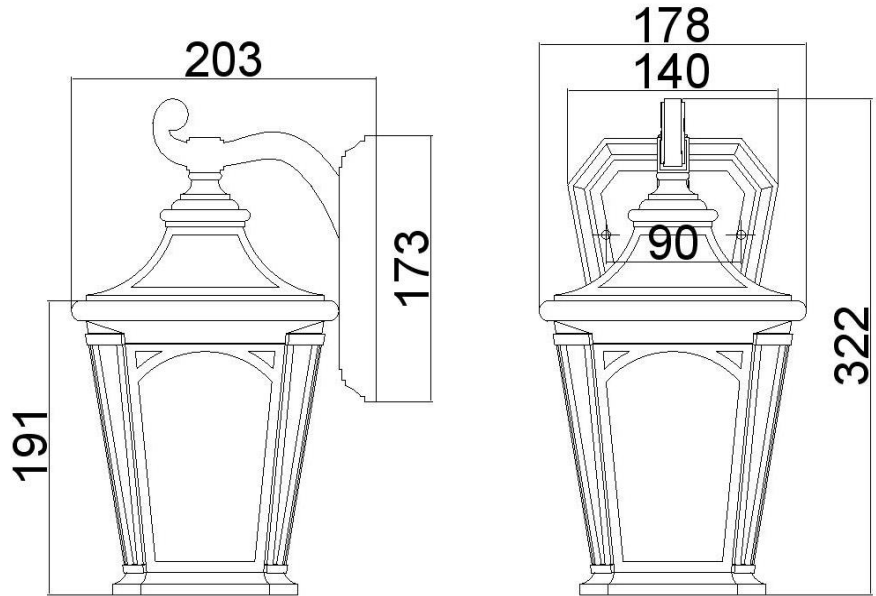

**BRAND: Bedford**
**STYLE: ILtWall Light Small**

1. Item Code	QZ/BEDFORD2/S	23. Maximum Drop	N/A
2. Drawing No.	BFD8407K - Bedford	24. Adjustable?	No
3. Tested?	No	25. Shade/Glass Material	Clear Seedy Glass
4. Final Sign-off Sample Done?	No	26. Shade Width (mm)	178
5. Category	Outdoors	27. Shade Height (mm)	191
6. Type	Wall Light	28. Shade Depth (mm)	178
7. Finish	Black	29. Size of Back-Plate/Ceiling Rose (mm)	140 x 173
8. IP Rating	IP44	30. Main Material	EPMM
9. Class	I	31. Power Cable Colour	N/A
10. Voltage	240v	32. Power Cable Length (mm)	200
11. Wattage (1)	1 x Max 60w	33. Chain Length (mm)	N/A
12. Wattage (2)	N/A	34. Rod Length (mm)	N/A
13. Lamp Holder Type (1)	1 x E27	35. PIR	No
14. Lamp Holder Type (2)	N/A	36. Switch Type and location	N/A
15. No. of Lamps	1	37. Connection Method	IP44 Terminal Block
16. Lamp Supplied	No	38. Plug Type	N/A
17. Dimmable?	Dependent On Lamp	39. Plug Colour	N/A
18. Lumen Output & Colour Temp	N/A	40. Product Weight (kg)	1.3
19. Overall Width/Diameter (mm)	178	41. Carton Dimensions (mm)	255 x 225 x 375
20. Overall Height (mm)	322	42. Carton Weight (kg)	1.69
21. Overall Depth (mm)	203	43. Notes 1	Bottom Glass Panel
22. Minimum Drop	N/A	44. Notes 2	