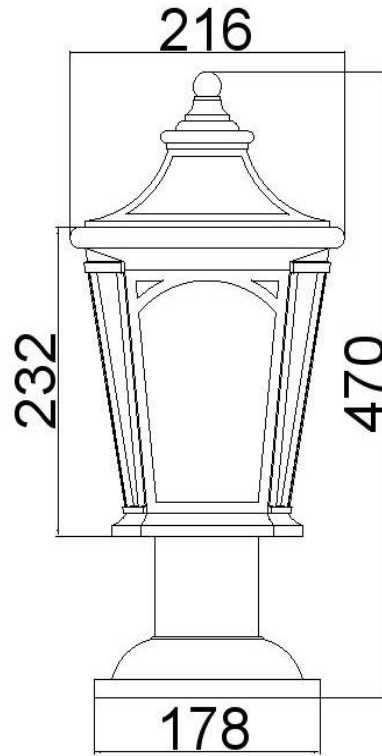

**BRAND: Bedford**
**STYLE: ILtPedestal**

1. Item Code	QZ/BEDFORD3/M	23. Maximum Drop	N/A
2. Drawing No.	BFD9010K - Bedford	24. Adjustable?	No
3. Tested?	No	25. Shade/Glass Material	Clear Seedy Glass
4. Final Sign-off Sample Done?	No	26. Shade Width (mm)	216
5. Category	Outdoors	27. Shade Height (mm)	232
6. Type	Pedestal	28. Shade Depth (mm)	216
7. Finish	Black	29. Size of Base (mm)	178 x 178
8. IP Rating	IP44	30. Main Material	EPMM
9. Class	I	31. Power Cable Colour	N/A
10. Voltage	240v	32. Power Cable Length (mm)	260
11. Wattage (1)	1 x Max 100w	33. Chain Length (mm)	N/A
12. Wattage (2)	N/A	34. Rod Length (mm)	N/A
13. Lamp Holder Type (1)	1 x E27	35. PIR	No
14. Lamp Holder Type (2)	N/A	36. Switch Type and location	N/A
15. No. of Lamps	1	37. Connection Method	IP44 Terminal Block
16. Lamp Supplied	No	38. Plug Type	N/A
17. Dimmable?	Dependent On Lamp	39. Plug Colour	N/A
18. Lumen Output & Colour Temp	N/A	40. Product Weight (kg)	2.2
19. Overall Width/Diameter (mm)	216	41. Carton Dimensions (mm)	275 x 275 x 425
20. Overall Height (mm)	470	42. Carton Weight (kg)	2.63
21. Overall Depth (mm)	216	43. Notes 1	
22. Minimum Drop	N/A	44. Notes 2	