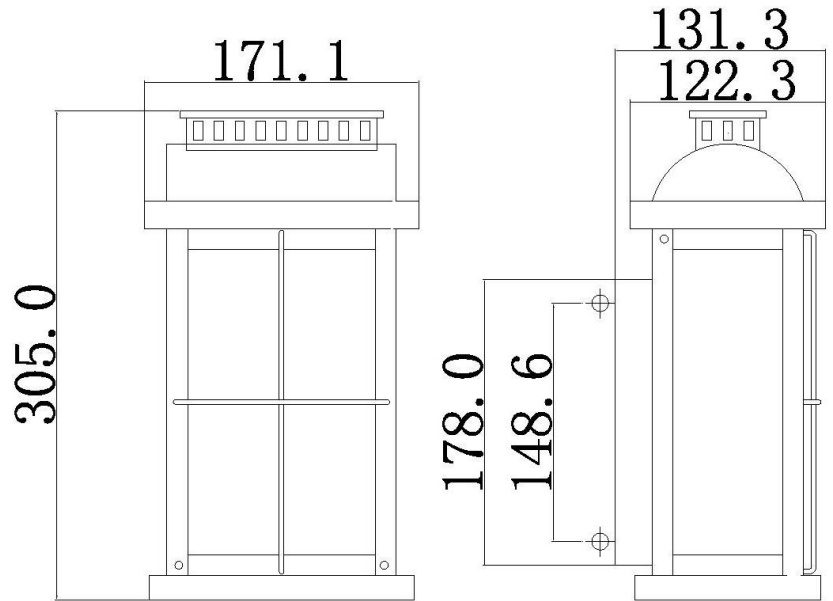

BRAND: CORTLAND
STYLE: ILT WALL LIGHT

1. Item Code	QZ/CORTLAND/S	23. Maximum Drop	N/A
2. Drawing No.	QZCTD84071B REV-A - Cortland	24. Adjustable?	NO
3. Tested?	No	25. Shade/Glass Material	CLEAR WATER GLASS
4. Final Sign-off Sample Done?	No	26. Shade Width (mm)	143
5. Category	OUTDOORS	27. Shade Height (mm)	216
6. Type	WALL LIGHT	28. Shade Depth (mm)	122.3
7. Finish	IMPERIAL BRONZE	29. Size of Back-Plate/Ceiling Rose (mm)	178 X 114 X 23
8. IP Rating	IP44	30. Main Material	ALUMINUM & BRASS
9. Class	I	31. Power Cable Colour	N/A
10. Voltage	240V	32. Power Cable Length (mm)	200
11. Wattage (1)	1 X MAX 60W	33. Chain Length (mm)	N/A
12. Wattage (2)	N/A	34. Rod Length (mm)	N/A
13. Lamp Holder Type (1)	1 X E27	35. PIR	NO
14. Lamp Holder Type (2)	N/A	36. Switch Type and location	N/A
15. No. of Lamps	1	37. Connection Method	IP44 Terminal Block on 200mm Tail
16. Lamp Supplied	NO	38. Plug Type	N/A
17. Dimmable?	DEPENDANT ON LMAP	39. Plug Colour	N/A
18. Lumen Output & Colour Temp	N/A	40. Product Weight (kg)	2.3
19. Overall Width/Diameter (mm)	171.1	41. Carton Dimensions (mm)	265 x 230 x 370
20. Overall Height (mm)	305	42. Carton Weight (kg)	3
21. Overall Depth (mm)	131.1	43. Notes 1	
22. Minimum Drop	N/A	44. Notes 2	