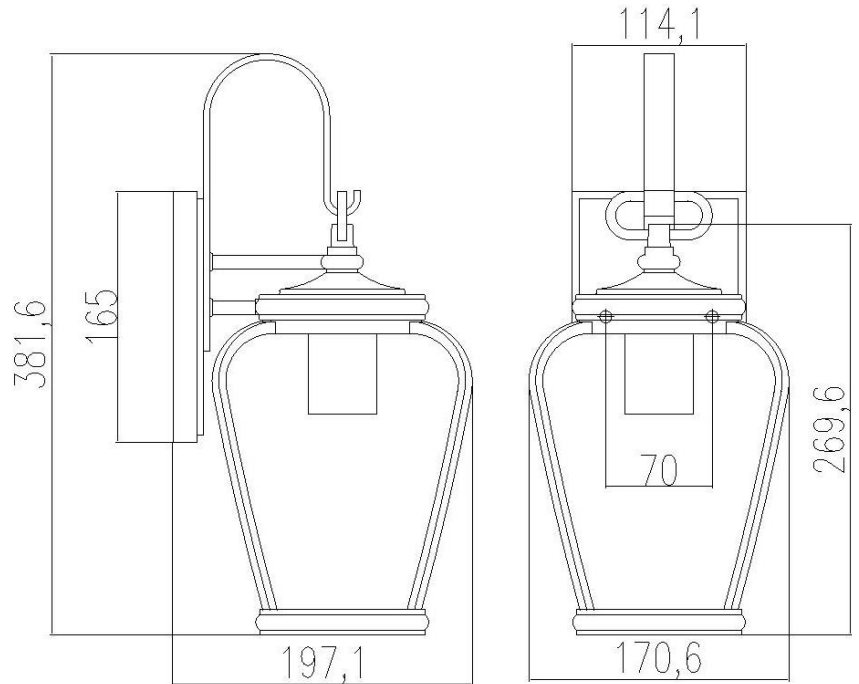

BRAND: PROVINCE
STYLE: ILT WALL LIGHT

1. Item Code	QZ/PROVINCE2/S	23. Maximum Drop	N/A
2. Drawing No.	QZPRV8406K REV-A province	24. Adjustable?	NO
3. Tested?	No	25. Shade/Glass Material	CLEAR SEEDY GLASS
4. Final Sign-off Sample Done?	No	26. Shade Width (mm)	170.6
5. Category	BATHROOM	27. Shade Height (mm)	269.6
6. Type	WALL LIGHT	28. Shade Depth (mm)	170.6
7. Finish	BLACK	29. Size of Back-Plate/Ceiling Rose (mm)	114.1 X 165
8. IP Rating	IP44	30. Main Material	ALUMINUM & STEEL
9. Class	I	31. Power Cable Colour	N/A
10. Voltage	240V	32. Power Cable Length (mm)	200
11. Wattage (1)	1 x Max 60w	33. Chain Length (mm)	N/A
12. Wattage (2)	N/A	34. Rod Length (mm)	N/A
13. Lamp Holder Type (1)	1 x E27	35. PIR	NO
14. Lamp Holder Type (2)	N/A	36. Switch Type and location	N/A
15. No. of Lamps	1	37. Connection Method	IP44 Terminal Block with 200mm tail
16. Lamp Supplied	No	38. Plug Type	N/A
17. Dimmable?	Dependent on Lamp	39. Plug Colour	N/A
18. Lumen Output & Colour Temp	N/a	40. Product Weight (kg)	1.9KG
19. Overall Width/Diameter (mm)	170.6	41. Carton Dimensions (mm)	260 x 225 x 455
20. Overall Height (mm)	381.6	42. Carton Weight (kg)	2.5
21. Overall Depth (mm)	197.1	43. Notes 1	Clear Glass Bottom Panel
22. Minimum Drop	N/A	44. Notes 2	