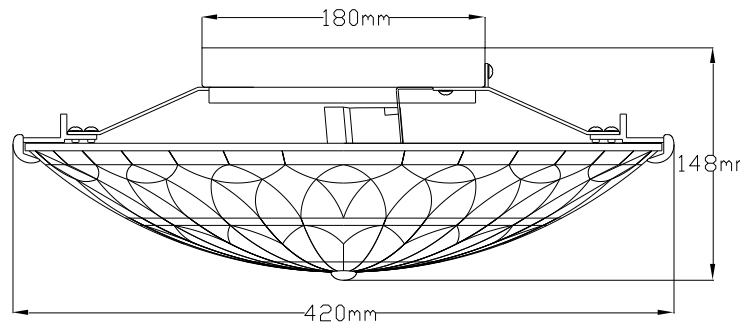

RANGE: QUOIZEL TIFFANY
STYLE: WEST END FLUSH MOUNT

1. Item Code	QZ/WEST END/F	23. Minimum Drop	n/a
2. Drawing No.	QZTF1400SVB REV I	24. Maximum Drop	n/a
3. EAN/Barcode	-	25. Adjustable?	No
4. Tested?	No	26. Shade/Glass Material	Tiffany Glass
5. Final Sign-off Sample Done?	No	27. Shade Width (mm)	n/a
6. Category	Indoor	28. Shade Height (mm)	n/a
7. Type	Flush	29. Shade Depth (mm)	n/a
8. Finish	Vintage Bronze	30. Size of Back-Plate/Ceiling Rose (mm)	180
9. IP Rating	n/a	31. Main Material	Mild Steel
10. Class	I	32. Power Cable Colour	Black
11. Voltage	240	33. Power Cable Length (mm)	200
12. Wattage (1)	75	34. Chain Length (mm)	n/a
13. Wattage (2)	n/a	35. Rod Length (mm)	n/a
14. Lamp Holder Type (1)	E27	36. PIR	No
15. Lamp Holder Type (2)	n/a	37. Switch Type and location	n/a
16. No. of Lamps	2	38. Connection Method	Terminal Block
17. Lamp Supplied	None	39. Plug Type	n/a
18. Dimmable?	Depends On Lamp	40. Plug Colour	n/a
19. Lumen Output	Depends On Lamp	41. Product Weight (kg)	2
20. Overall Width/Diameter (mm)	420	42. Carton Dimensions (mm)	-
21. Overall Height (mm)	148	43. Carton Weight (kg)	-
22. Overall Depth (mm)	n/a	44. Notes	-