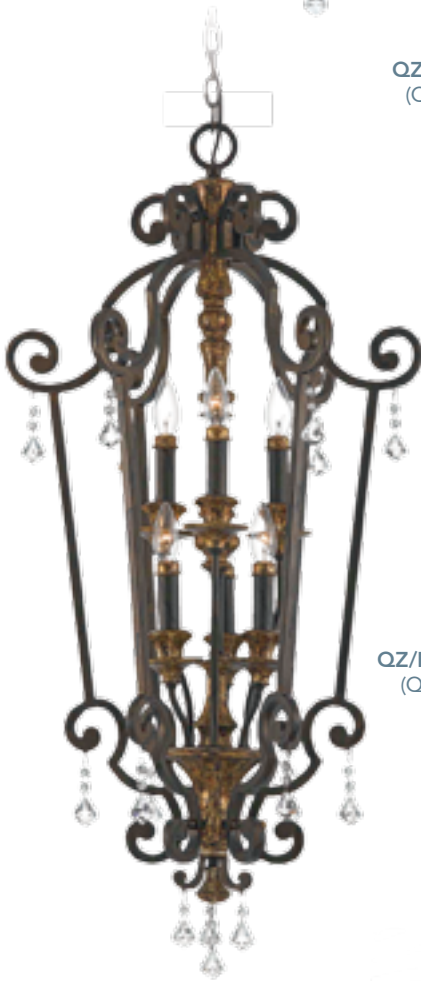

QZ/MARQUETTE6/B
(QZ/MQ5206HL)

Marquette COLLECTION

PRODUCT	DIMENSIONS	CANOPY	BACKPLATE	BULBS	FINISH
MQ 1720HL	406mm H x 457mm D	178mm	–	2-100W E27	Heirloom Finish
MQ 5003HL	610mm H x 432mm D	178mm	–	3-60W E14	Heirloom Finish
MQ 5006HL	965mm H x 711mm D	178mm	–	6-60W E14	Heirloom Finish
MQ 5009HL	1041mm H x 813mm D	178mm	–	9-60W E14	Heirloom Finish
MQ 5206HL	1054mm H x 521mm D	178mm	–	6-60W E14	Heirloom Finish
MQ 8701HL	546mm H x 216mm W x 191mm P	–	152mm D x 25mm Dp.	1-60W E14	Heirloom Finish

All chain-hung fixtures come with 3658mm of wire and 2438mm of chain.