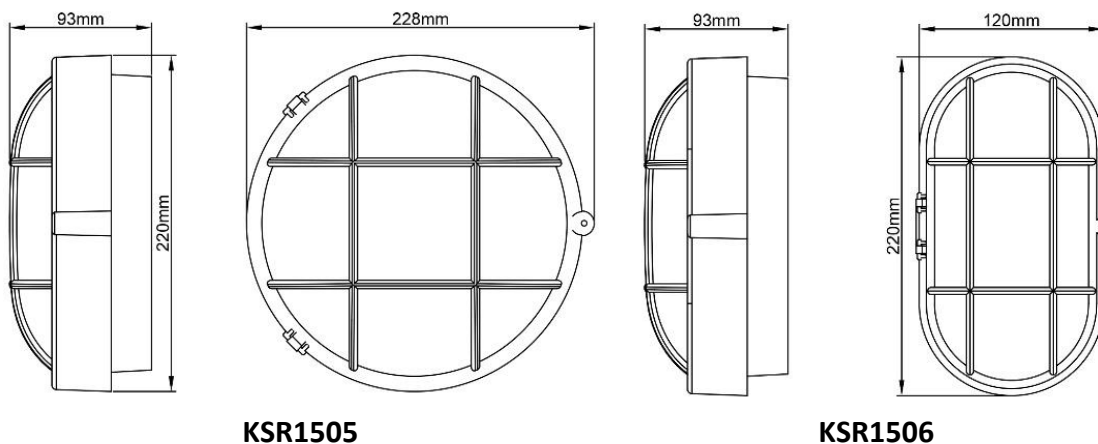

Calvi E27 Range

Exterior Bulkheads

Data Sheet

Product Information

The Calvi range of E27 bulkheads are available in round or oval. Suitable for use in high saline coastal areas. For use with E27 lamps up to and including 40W.

Product Code	Product Description	Lamp Cap	Wattage Maximum (W)	Protection Class	IP
KSR1505 BLK	Calvi E27 Round IP44 Bulkhead	E27	40	II	44
KSR1506 BLK	Calvi E27 Oval IP44 Bulkhead/Wall light	E27	40	II	44

In Conformity with

LVD Low voltage directive 2014/35/EU
 RoHS Restriction of hazardous substances 2011/65/EU

Product Dimensions

KSR Lighting is constantly developing and improving its products. For this reason, all product descriptions in this data sheet are intended as a general guide, and KSR may change specifications from time to time in the interest of product development, without prior notification or public announcement. All descriptions in this data sheet present only general particulars of the goods to which they refer and shall not form part of any contract. Data in this guide has been obtained in controlled experimental conditions. However, KSR Lighting cannot accept any liability arising from the reliance on such data to the extent permitted.