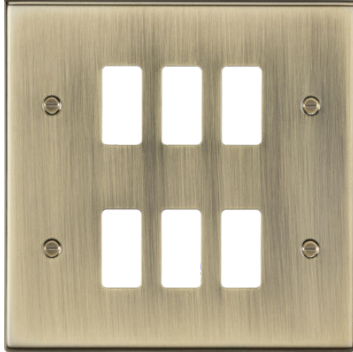

DATASHEET

GDCS6AB

6G grid faceplate - antique brass

www.mlaccessories.co.uk

MLA PART CODE	GDCS6AB
DESCRIPTION	6G grid faceplate - antique brass
NET WEIGHT (KG)	0.193
FINISH	Antique Brass
DIMENSIONS (MM)	Height - 149.3 Width - 149.3 Projection - 10.5
CONSTRUCTION	Construction - Premium grade steel
IP RATING	IP20
WARRANTY	25year(s)
MANUFACTURED IN ACCORDANCE WITH	BS EN 60670-1
ORIGIN OF MANUFACTURE	China
DECLARATION OF CONFORMITY (HELD ON FILE)	Yes
EAN	5056270870459