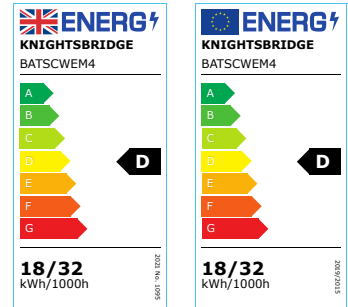

### 230V 4ft 18/32W CCT Adjustable Emergency Batten

[www.mlaccessories.co.uk](http://www.mlaccessories.co.uk)

MLA PART CODE	BATSCWEM4
DESCRIPTION	230V 4ft 18/32W CCT Adjustable Emergency Batten
NET WEIGHT (KG)	1.55
FINISH	White
DIFFUSER	Opal
DIMENSIONS (MM)	Length - 1225 Width - 61 Projection - 71
CONSTRUCTION	Construction - Pressed steel Construction 2 - & polycarbonate
CLASS	I
IP RATING	IP20
WATTAGE (W)	18/32
LAMP TECHNOLOGY	LED
LUMENS (LM)	2380/2600/2570, 3950/4490/4310
LUMENS LIGHT SOURCE ONLY (LM)	5020
LUMEN TOLERANCE	5%
EFFICACY (LM/W)	159.14
LUMENS EMERGENCY MODE (LM)	320
CIRCUIT WATTAGE (W)	31.6
CCT	3000/4000/5700K
LIGHT COLOUR	CCT
CRI	>85
SDCM	<6
RUNNING CURRENT (A)	0.142
DISPLACEMENT FACTOR	>0.9
SVM	0
PST-LM	0
BEAM ANGLE (DEGREES)	145
L70B50 LIFESPAN (HRS)	60,000