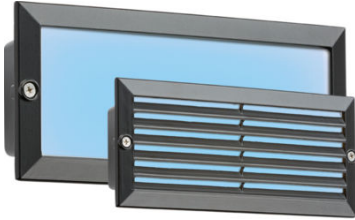

### BLED5BB

230V IP54 5W Blue LED Recessed Brick Light - Black Fascia

[www.mlaccessories.co.uk](http://www.mlaccessories.co.uk)

MLA PART CODE	BLED5BB
DESCRIPTION	230V IP54 5W Blue LED Recessed Brick Light - Black Fascia
NET WEIGHT (KG)	0.45
FINISH	Black
DIFFUSER	Opal
DIMENSIONS (MM)	Length - 235 Height - 101 Recessed Depth - 70
CUT-OUT (MM)	Cut-out Box W/H/D - 226x86x70
CONSTRUCTION	Construction - Die-cast aluminium Construction 2 - & glass
CLASS	I
IP RATING	IP54
WATTAGE (W)	5
LAMP TECHNOLOGY	LED
LAMP INCLUDED	Yes
LUMENS (LM)	80
EFFICACY (LM/W)	16
CIRCUIT WATTAGE (W)	4.78
LIGHT COLOUR	Blue
RUNNING CURRENT (A)	0.054
BEAM ANGLE (DEGREES)	150
LIFE SPAN (HRS)	30,000
DIMMABLE	No
INPUT VOLTAGE	230V 50Hz
CABLE ENTRY (MM)	12
CABLE GLAND INCLUDED	Blind grommet