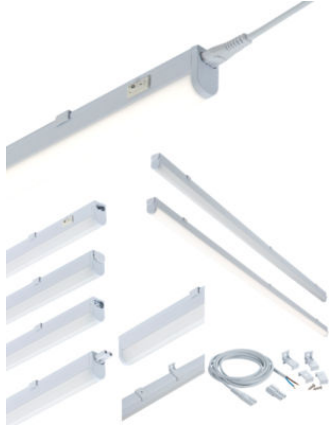

DATASHEET

UCLED18WW

230V 18W LED Linkable Striplight 3000K (1138mm)

www.mlaccessories.co.uk

MLA PART CODE	UCLED18WW
DESCRIPTION	230V 18W LED Linkable Striplight 3000K (1138mm)
NET WEIGHT (KG)	0.3
FINISH	White
DIFFUSER	Opal
DIMENSIONS (MM)	Length - 1138 Width - 22.8 Projection - 36
CONSTRUCTION	Construction - Polycarbonate
CLASS	II
IP RATING	IP20
WATTAGE (W)	18
LAMP TECHNOLOGY	LED
LAMP INCLUDED	Yes
LUMENS (LM)	1450
LUMENS LIGHT SOURCE ONLY (LM)	1850
LUMEN TOLERANCE	5%
EFFICACY (LM/W)	103.2
CIRCUIT WATTAGE (W)	18
CCT	3000K
LIGHT COLOUR	Warm White
CRI	>80
SDCM	<6
RUNNING CURRENT (A)	0.132
DISPLACEMENT FACTOR	>0.9
SVM	0.249

Knightsbridge

PST-LM	0.008
BEAM ANGLE (DEGREES)	145
LIFE SPAN (HRS)	30,000
L70B50 LIFESPAN (HRS)	54,000
DIMMABLE	No
OPERATING TEMPERATURE	-10~40°C
INPUT VOLTAGE	230V 50Hz
CABLE LENGTH (M)	2
WARRANTY	3year(s)
MANUFACTURED IN ACCORDANCE WITH	BS EN 60598
ORIGIN OF MANUFACTURE	China
DECLARATION OF CONFORMITY (HELD ON FILE)	Yes
EAN	5055832977865