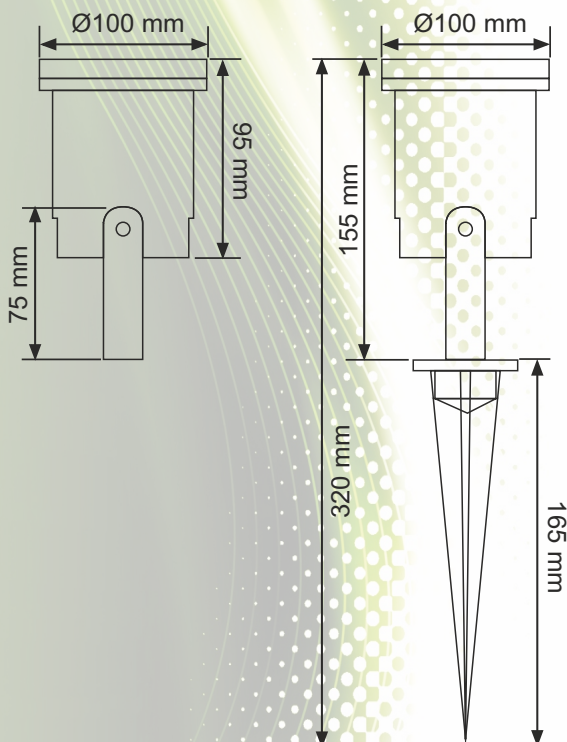

LED LITE™
Energy Saving LED

LT-GL01B Black Garden Spike/Wall Light

**220V
240V**

IP65

**50W
max.**

Dimensions:

SPECIFICATIONS:

- Mains GU10 LED or Halogen Lamp (not included)
- Voltage: 220-240V/AC
- Frequency: 50/60Hz
- Max Load: 50W (Halogen)
- IP Rating: IP65
- Body Colour: Black
- Tempered Glass
- Die Cast Aluminium Body
- Pre wired with 2m rubberised cable
- Complete with Allen Key & Hex Screws