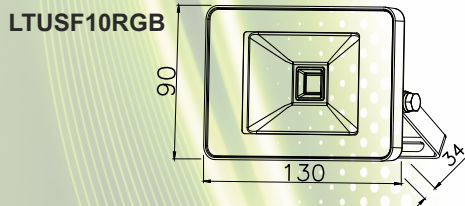

LEDLITE™
Energy Saving LED

RGB Ultra Slim LED Floodlights

This latest range of ultra slim line RGB flood lights, seamlessly change colours to illuminate the outside or inside of a building. Accentuated colours in blue, red, orange, or green these flood lights come in wattages from 10watts to 50watts.

Remote control switch from colour to colour or dim them down, change the effects of the colour changing from solid colours to a strobing or flashing function.

This ultra slimline body packed with the latest technology makes this the most desirable RGB flood light on the market.

Dimensions(mm):

Features:

- Voltage Range: 220-240V
- Nom. Watts: 50W
- Class I, requires earth connection
- Beam Angle: 120°
- Colour: RGB
- IP Rating: IP66
- Warranty: 3 Years
- Optional Garden Spike(not included)
- Shatter Resistant Tempered Glass
- Die Cast Aluminium Casing
- ONLY dimmable using the remote control (supplied)
- Adjustable Bracket
- Pre wired with 60cm rubberised cable
- Credit card remote control included
- Mode: Static colours & 4 modes adjustable
- FLASH - Automatic change of colours (fast)
- STROBE - Automatic jumping change of colours (slow)
- FADE - Fast automatic change of colours with blending effect
- SMOOTH - Slow automatic change of colours with blending effect
- Memory Function

Specifications:

Model	Power	Voltage	CCT	Lumens	Beam Angle	Dimensions	Weight
LTUSF10RGB	10W	220-240V/AC	RGB	700lm	120°	130*90*34mm	0.36 kgs
LTUSF30RGB	30W	220-240V/AC	RGB	2450lm	120°	210*147*37mm	0.765 kgs
LTUSF50RGB	50W	220-240V/AC	RGB	4000lm	120°	260*182*41mm	1.6 kgs