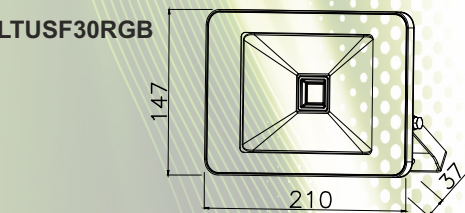

LEDLITE™
Energy Saving LED

RGB Ultra Slim LED Floodlights

This latest range of ultra slim line RGB flood lights, seamlessly change colours to illuminate the outside or inside of a building. Accentuated colours in blue, red, orange, or green these flood lights come in wattages from 10watts to 50watts.

Remote control switch from colour to colour or dim them down, change the effects of the colour changing from solid colours to a strobing or flashing function.

This ultra slimline body packed with the latest technology makes this the most desirable RGB flood light on the market.

Dimensions(mm):

Features:

- Voltage Range: 220-240V
- Nom. Watts: 50W
- Class I, requires earth connection
- Beam Angle: 120°
- Colour: RGB
- IP Rating: IP66
- Warranty: 3 Years
- Optional Garden Spike(not included)
- Shatter Resistant Tempered Glass
- Die Cast Aluminium Casing
- ONLY dimmable using the remote control (supplied)
- Adjustable Bracket
- Pre wired with 60cm rubberised cable
- Credit card remote control included
- Mode: Static colours & 4 modes adjustable
- FLASH - Automatic change of colours (fast)
- STROBE - Automatic jumping change of colours (slow)
- FADE - Fast automatic change of colours with blending effect
- SMOOTH - Slow automatic change of colours with blending effect
- Memory Function

Specifications:

Model	Power	Voltage	CCT	Lumens	Beam Angle	Dimensions	Weight
LTUSF10RGB	10W	220-240V/AC	RGB	700lm	120°	130*90*34mm	0.36 kgs
LTUSF30RGB	30W	220-240V/AC	RGB	2450lm	120°	210*147*37mm	0.765 kgs
LTUSF50RGB	50W	220-240V/AC	RGB	4000lm	120°	260*182*41mm	1.6 kgs