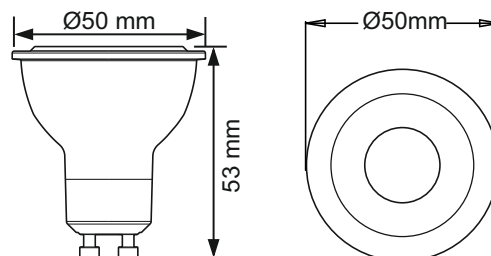

Dimensions:

Available Colours & Lumen Output:

- Warm White (3000k)
Lumens: 420lm
- Neutral White (4000k)
Lumens: 440lm
- Daylight (6500k)
Lumens: 480lm

SPECIFICATIONS:

- Power: 5W
- Input Voltage: 220-240V/AC
- LED Type: MCOB LED
- Housing: Glass
- Socket: GU10
- CRI>80
- Driver: Internal Non-Dimmable
- Beam Angle: 40°