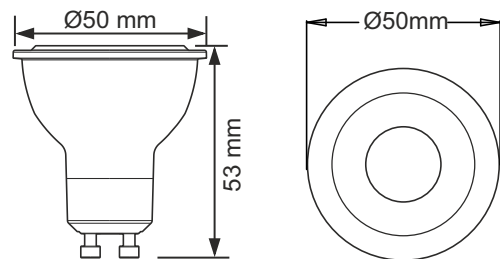

LED LITE™
Energy Saving LED

7W Dimmable MCOB GU10 LED Lamps

LTMCOBD7

The new 7W dimmable MCOB LED Lamps are exactly the same size as traditional GU10 halogen lamps, so you can directly replace your older, inefficient lamps. Suitable for indoor or outdoor use in spotlights or downlighters.

Dimensions:

Available Colours & Lumen Output:

- Warm White (3000k)
Lumens: 520lm
- Neutral White (4000k)
Lumens: 550lm
- Daylight (6500k)
Lumens: 600lm

SPECIFICATIONS:

- Power: 7W
- Input Voltage: 220-240V/AC
- LED Type: MCOB LED
- Housing: Glass
- Socket: GU10
- CRI>80
- Driver: Internal Dimmable
- Beam Angle: 40°
- Energy Saving 85%