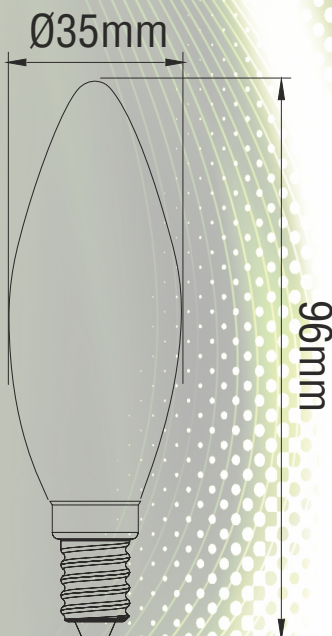

LTFC A6

6W LED Filament Candle Lamps

LEDLITE LED Filament Lamps are ideal for general lighting applications, particularly suited for areas such as lobbies, corridors, stairwells in hotels, restaurants, bars or homes.

Compatible with existing fixtures with E14/B15/E27/B22 holder and designed for retrofit replacement of incandescent lamps, LED Filament lamps deliver huge energy savings, minimizing maintenance cost.

Dimensions:

Features:

- Voltage: 220-240 V/AC 50Hz
- Power: 6W
- Lumen Output: 600lm
- Colour Temperature: Warm White - 2700K
- CRI>80
- Beam Angle: 360°
- Direct replacement for standard 60W incandescent lamps
- Materials: Aluminium + Glass (Clear)
- Base type: E14, E27, B15, B22
- Operating temperature: -20° to +40° Celsius
- Low power consumption
- No mercury, No radiation, No UV
- Life span: 20,000 hours.
- Non-dimmable
- Warranty: 2 years.
- CE/ROHS Certifications