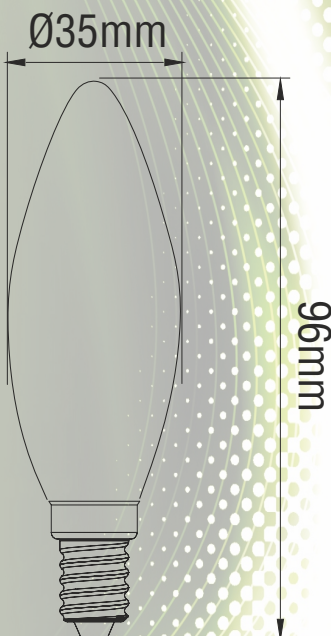

LTFCAD6

6W Dimmable LED Filament Candle Lamps

LEDLITE LED Filament Lamps are ideal for general lighting applications, particularly suited for areas such as lobbies, corridors, stairwells in hotels, restaurants, bars or homes.

Compatible with existing fixtures with E14/B15/E27/B22 holder and designed for retrofit replacement of incandescent lamps, LED Filament lamps deliver huge energy savings, minimizing maintenance cost.

Dimensions:

Features:

- Voltage: 220-240 V/AC 50Hz
- Power: 6W
- Lumen Output: 600lm
- Colour Temperature: Warm White - 2700K
- CRI>80
- Beam Angle: 360°
- Dimmable
- Direct replacement for standard 60W incandescent lamps
- Materials: Aluminium + Glass (Clear)
- Base type: E14, E27, B15, B22
- Operating temperature: -20° to +40° Celsius
- Low power consumption
- No mercury, No radiation, No UV
- Life span: 20,000 hours.
- Warranty: 2 years.
- CE/ROHS Certifications