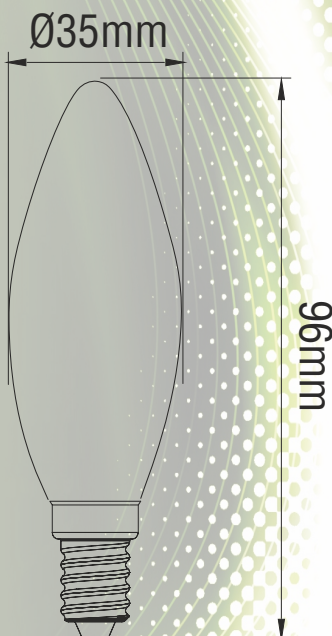

LTFC44

4W LED Filament Candle Lamps

LEDLITE LED Filament Lamps are ideal for general lighting applications, particularly suited for areas such as lobbies, corridors, stairwells in hotels, restaurants, bars or homes.

Compatible with existing fixtures with E14/B15/E27/B22 holder and designed for retrofit replacement of incandescent lamps, LED Filament lamps deliver huge energy savings, minimizing maintenance cost.

Dimensions:

Features:

- Voltage: 220-240 V/AC 50Hz
- Power: 4W
- Lumen Output: 420lm
- Colour Temperature: Warm White - 2700K
- CRI>80
- Beam Angle: 360°
- Direct replacement for standard 40W incandescent lamps
- Materials: Aluminium + Glass (Clear)
- Base type: E14, E27, B15, B22
- Operating temperature: -20° to +40° Celsius
- Low power consumption
- No mercury, No radiation, No UV
- Life span: 20,000 hours.
- Non-dimmable
- Warranty: 2 years.
- CE/ROHS Certifications