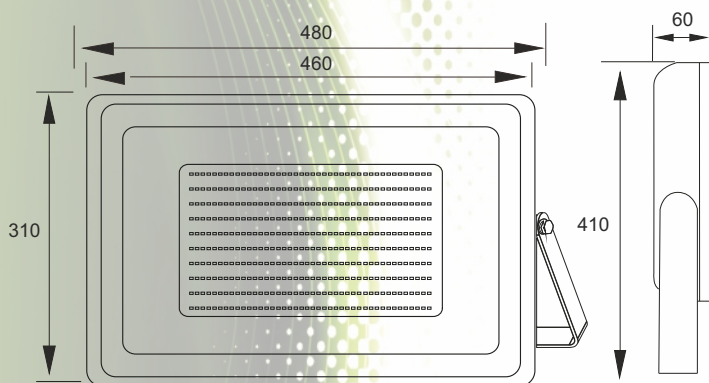

LED LITE™

Energy Saving LED

LTEF300CW

300W LED Slim
ECO Floodlight

NEW design LED Slim Eco Floodlights for exterior/interior. Applications include: Gardens, Bushes/Shrubs, Security Lighting, Porch Lighting and Area Floodlighting, Factories, Offices

Features:

- Voltage Range: 220-240V
- Nom. Watts: 300W
- Lumen Output: 31800 lumens
- Colour Temperature: 4000K
- Beam Angle: 120°
- IP Rating: IP65
- Class I, requires earth connection
- Warranty: 2 Years
- Optional Garden Spike(not included)
- Shatter Resistant Tempered Glass
- Die Cast Aluminium Casing
- Not Dimmable
- Adjustable Bracket
- Pre wired with 60cm rubberised cable
- Ambient temperature range: -8°C to +45°C

Dimensions(mm):

IP65	31,800 lumens	NON DIMMABLE	Cool White 4000K	120°	20000h Lifetime	0,0 mg	Ra >80	85% ENERGY SAVING
-------------	----------------------	---------------------	-------------------------	-------------	------------------------	---------------	------------------	--------------------------