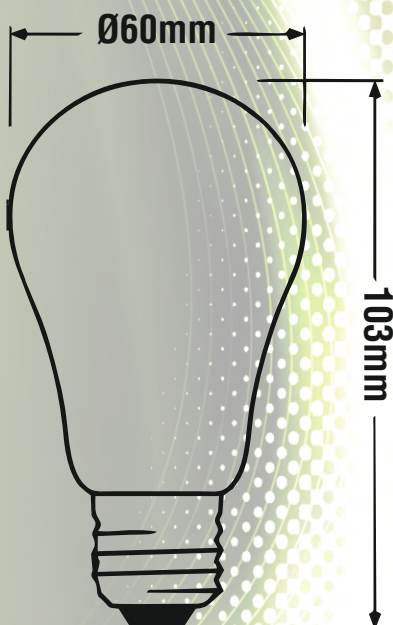

2W Coloured LED GLS Lamp

LTGLSBCB
LTGLSESB

LTGLSBCG
LTGLSESG

LTGLSBCR
LTGLSESR

LTGLSBCA
LTGLSESA

LTGLSBCW
LTGLSESW

LEDLITE Coloured GLS shaped lamps, with a resistant polycarbonate cover, available in a choice of vibrant colours.

The LED Coloured GLS Lamps are ideal for indoor/outdoor lighting applications, festoon lights, Christmas trees.

Dimensions:

Features:

- Voltage: 220-240 V/AC 50Hz
- Power: 2W
- LED Type: SMD LED
- Base type: E27 / B22
- CRI>80
- Beam Angle: 360°
- Non-Dimmable
- Direct replacement 25W coloured incandescent lamps
- Materials: Aluminium Base + PC cover
- IP Rating: IP44
- Operating temperature: -20° to +40° Celsius
- No mercury, No radiation, No UV
- Life span: 20,000 hours.
- Warranty: 2 years.
- CE/ROHS Certifications