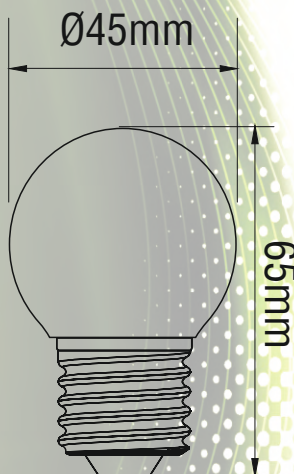

1W Coloured LED Golf Ball Lamp

LTGBB

LTGBG

LTGBR

LTGBA

LTGBY

**LTGBW
LTGBWW**

LEDLITE Coloured golf ball lamps, with a resistant polycarbonate cover, available in a choice of vibrant colours.

The LED Coloured golf ball Lamps are ideal for indoor/outdoor lighting applications, festoon lights, Christmas trees.

Dimensions:

Features:

- Voltage: 220-240 V/AC 50Hz
- Power: 1W
- LED Type: SMD LED
- Base type: B22
- CRI>80
- Beam Angle: 360°
- Non-Dimmable
- Direct replacement 25W coloured incandescent lamps
- Materials: Aluminium Base + PC cover
- IP Rating: IP44
- Operating temperature: -20° to +40° Celsius
- No mercury, No radiation, No UV
- Life span: 20,000 hours.
- Warranty: 2 years.
- CE/ROHS Certifications