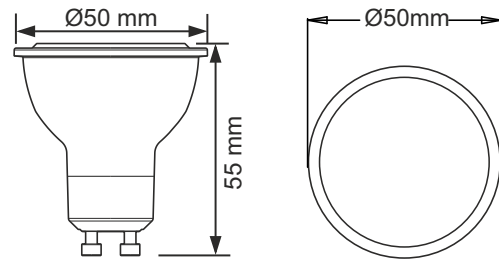

LED LITE™
Energy Saving LED

LTSM4 - 4W SMD GU10 Coloured LED Lamps

LTSM4R

LTSM4G

LTSM4B

The 4W SMD Coloured GU10 LED Lamps are exactly the same size as traditional GU10 halogen lamps, so you can directly replace your older, inefficient lamps.

They are available in Red, Green and Blue colours .

Dimensions:

SPECIFICATIONS:

- Power: 4W
- Input Voltage: 220-240V/AC
- LED Type: SMD LED
- Available Colours: Red, Green, Blue
- Housing: Glass
- Socket: GU10
- Power Factor: 0.4
- Driver: Internal Non-Dimmable
- Beam Angle: 120°