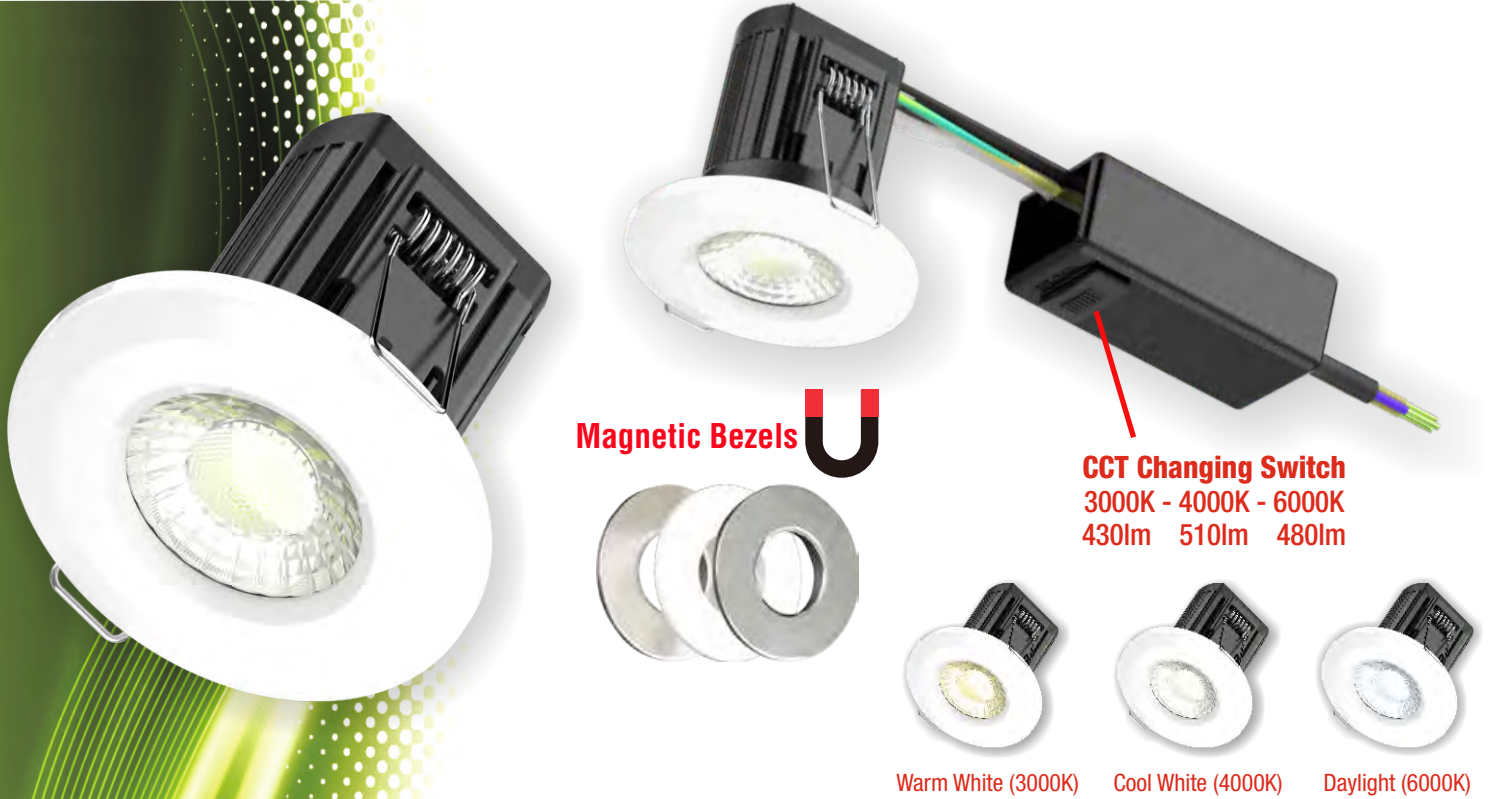

LED LITE™
Energy Saving LED

LTMTC6W - 6W Mini LED Tri-Colour Fire Rated Downlight

SPECIFICATIONS:

WATTAGE	6W	Cut Out	43-52mm
LUMENS	430+lm	LIFETIME	50,000hrs
INPUT VOLTAGE	220-240V AC 50/60Hz	COLOUR TEMP	3000K/4000k/6000k
IP RATING	IP65 Fascia	CRI	>80
DIMMABLE	Yes	ALTERNATIVE TO	50W Halogen
SIZE	See Below Line Drawings	ENERGY Class	A+ 6kWh/1000hr
Beam Angle	47Degrees	FINISH	White, Chrome, Brushed Chrome. Brass Bezels(Magnetic)
BS476-21	30mins & 60mins & 90mins		

DIMENSIONS(mm):

230V	50Hz	IP65	CE	BS 476 Part 23	Do Not Cover	90 mins protection	Part 'E' Compliant	Dimmable	42-53mm Ø
230V	50Hz	IP65 Rated	CE Approved	BS 476 Part 23	Do Not Cover	90 mins protection	Part 'E' Compliant	Dimmable	42-53mm Ø