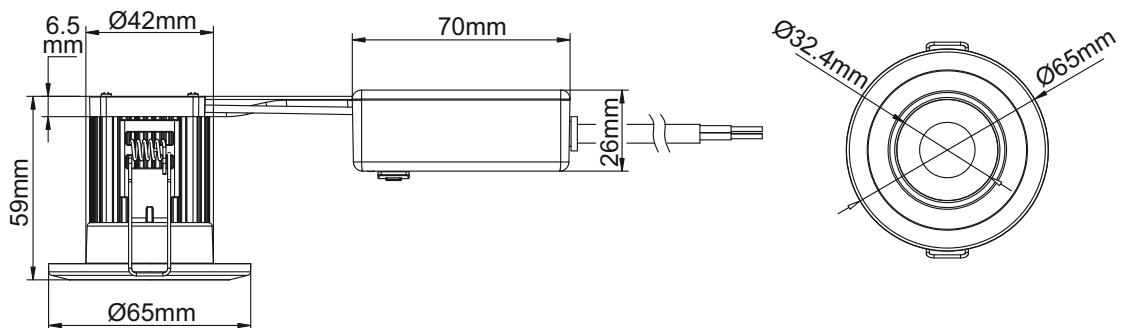

LED LITE™
Energy Saving LED

LTMTC6W - 6W Mini LED Tri-Colour Fire Rated Downlight

SPECIFICATIONS:

WATTAGE	6W	Cut Out	43-52mm
LUMENS	430+lm	LIFETIME	50,000hrs
INPUT VOLTAGE	220-240V AC 50/60Hz	COLOUR TEMP	3000K/4000k/6000k
IP RATING	IP65 Fascia	CRI	>80
DIMMABLE	Yes	ALTERNATIVE TO	50W Halogen
SIZE	See Below Line Drawings	ENERGY Class	A+ 6kWh/1000hr
Beam Angle	47Degrees	FINISH	White, Chrome, Brushed Chrome. Brass Bezels(Magnetic)
BS476-21	30mins & 60mins & 90mins		

DIMENSIONS(mm):

230V	50Hz	IP65	CE	BS 476 Part 23	Do Not Cover	90 mins protection	Part 'E' Compliant	Dimmable	42-53mm Ø
230V	50Hz	IP65 Rated	CE Approved	BS 476 Part 23	Do Not Cover	90 mins protection	Part 'E' Compliant	Dimmable	42-53mm Ø