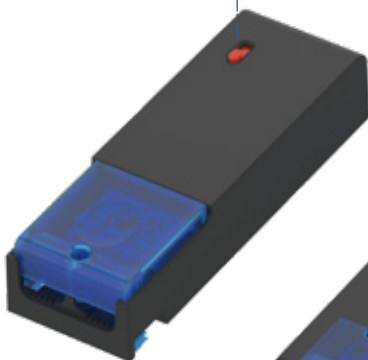

Trimless plaster downlight

Ø68-70mm

Black or White

Key Features

- Fire rated 30mins&60mins&90mins
- IP65 front as standard
- Trimless and baffle accessories available
- Standard Traic dimmable driver and Tuya smart driver available
- Easy installation
- White/Black reflector for selection

CCT switch

LTTFDDR

LTTFWDR