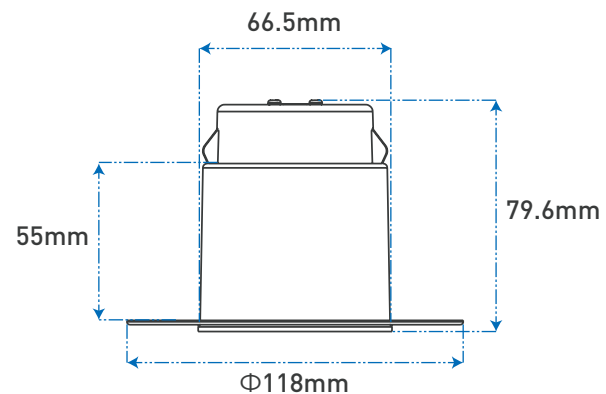

LTTFDDR

LTTFWDR