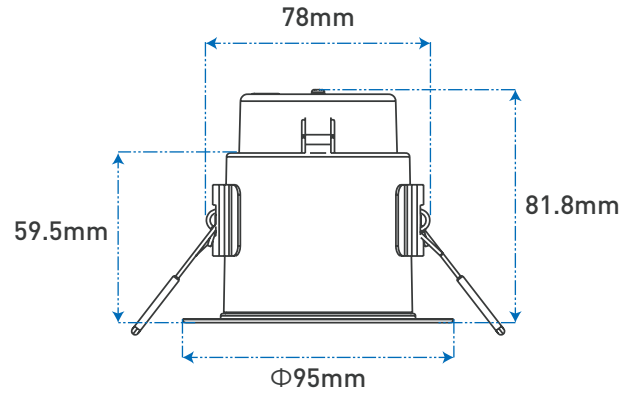

Item	LTTFDP(Trimless)/LTTFDB(Baffle)
Part No.	5RS208 / 5RS264
Power	10W
Lumen	610-660lm
Input	AC 200-240V~50Hz
CRI	80
Beam Angle	38°
Lifespan	50,000hrs
House Material	Metal
PF	0.9

IP	IP65 Front
Cut Out	Φ 68-70mm / Φ 80mm
Driver	Non-isolated / Isolated
Dimmable	Trailing & Leading Edge
Size	Drawing Supplied
Warranty	5 Years
LED	SMD
Switch Cycles	100,000
Insulation Coverable	YES
Standard	CE ROHS