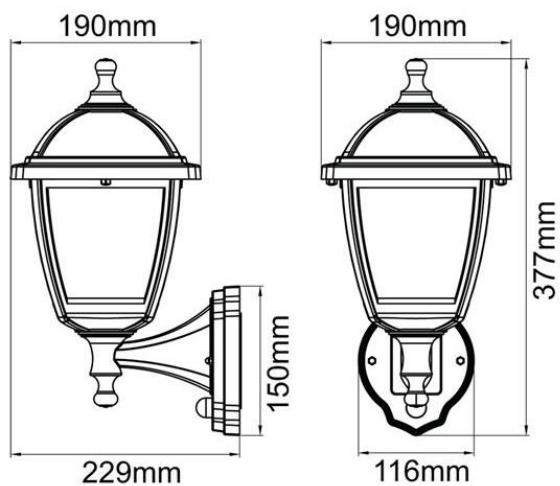

Product Dimensions

KSR Lighting is constantly developing and improving its products. For this reason, all product descriptions in this data sheet are intended as a general guide, and KSR may change specifications from time to time in the interest of product development, without prior notification or public announcement. All descriptions in this data sheet present only general particulars of the goods to which they refer and shall not form part of any contract. Data in this guide has been obtained in controlled experimental conditions. However, KSR Lighting cannot accept any liability arising from the reliance on such data to the extent permitted.