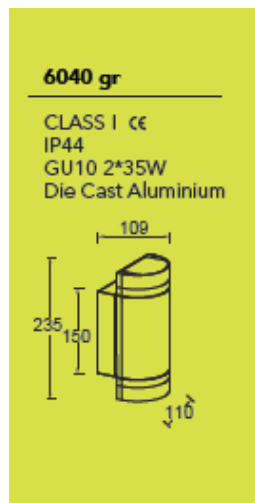

# LUTEC

CONNECTED BY LIGHTING

<b>Model No</b>	<b>6040-GR</b>
Type	Modern - Diffuse Light
Bulb type	2 x 35 watt GU10 lamps
Power	70 watt max
Output	2 x 35 watt GU10
Colour Temp.	4,000 CCT
Dimension	H 235 X D 109 W 110mm
Material	Heavy-duty die cast aluminium clear PC diffuser Du-pont powder coat finish
Finish	Powder Coat finins
IP	44
Light profile	Diffuse accented illumination