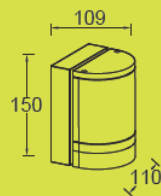

# LUTEC

CONNECTED BY LIGHTING

**6041 gr**

CLASS I ☺  
IP44  
GU10 35W  
Die Cast Aluminium

**Model No**

**6041-GR**

Type

Modern - Diffuse Light

Bulb type

1 x 35 watt GU10 lamps

Power

35.0 watts

Output

1 x 35 watt max

Colour Temp.

4,000 CCT

Dimension

H 150 x D 109 x W 110

Material

Heavy-duty die cast aluminium clear diffuser PC  
Du-pont powder coat

Finish

Grey Powder Coat finish

IP

44