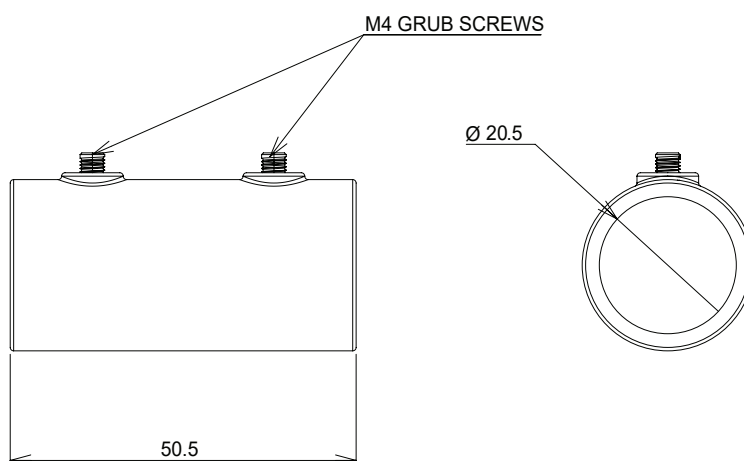

Product Code: CL20GC
Conlok Malleable Conduit Box

Description

20mm Conlok Solid Coupler

Finish

Hot Dipped Galvanised

Material

Malleable Iron

Packaging

Packed in qty 40

Additional Notes

Conforms to BS EN 61386-21:2021+A11:2021
Supplied with 12.9 Grade grub screw
1 x Allen key supplied in each inner box

 Values are nominal and with a general tolerance $\pm 5\%$ unless otherwise specified