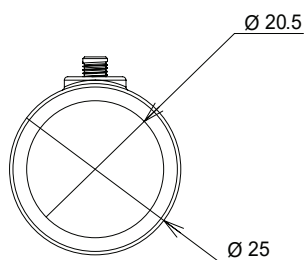

Product Code: CL20GC
Conlok Malleable Conduit Box

Description

20mm Conlok Solid Coupler

Finish

Hot Dipped Galvanised

Material

Malleable Iron

Packaging

Packed in qty 40

Additional Notes

Conforms to BS EN 61386-21:2021+A11:2021
Supplied with 12.9 Grade grub screw
1 x Allen key supplied in each inner box

 Values are nominal and with a general tolerance $\pm 5\%$ unless otherwise specified