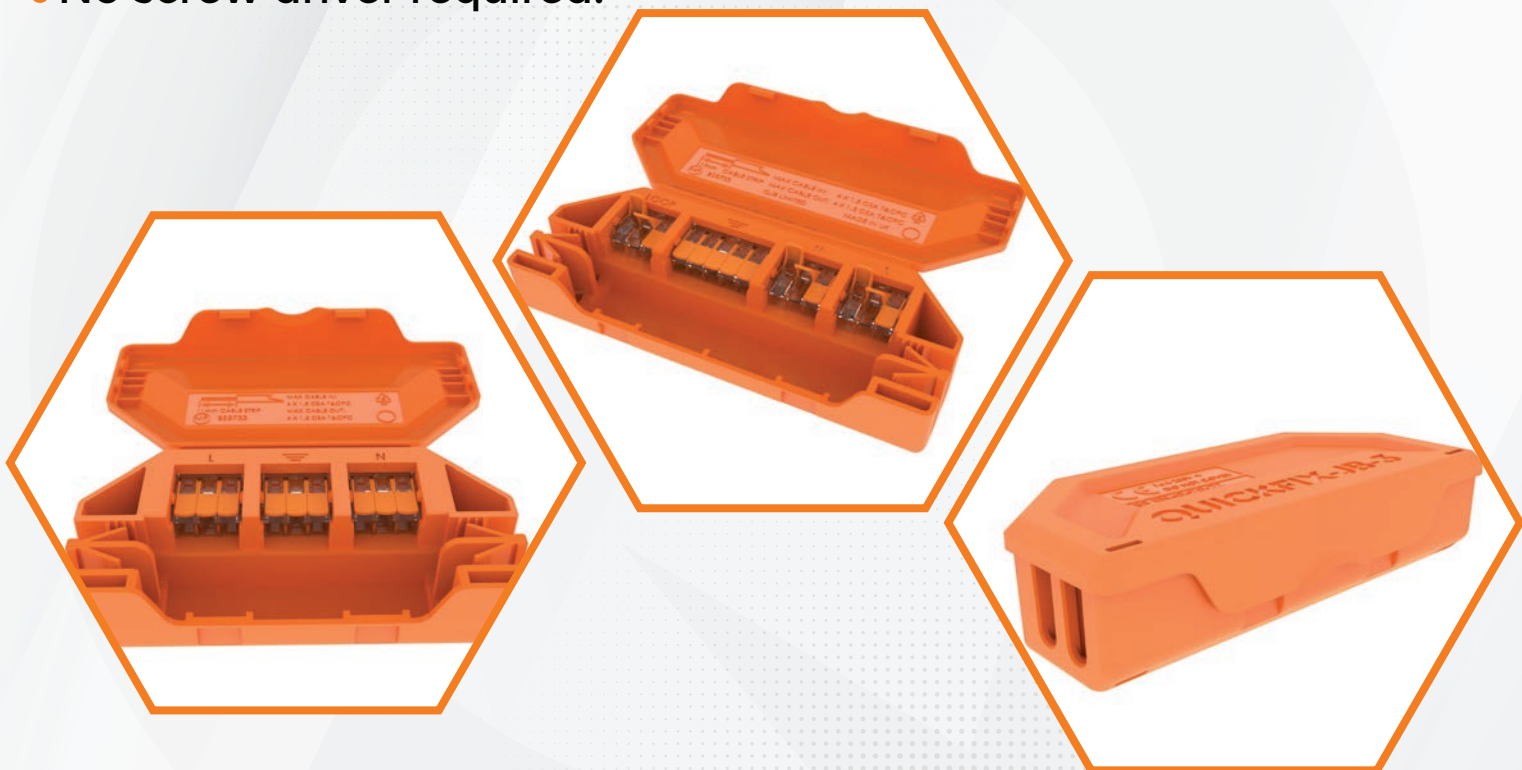

# QuickFix JB

## QuickFix JB3 & QuickFix JB4

DESIGNED FOR USE WITH **WAGO** 221 SERIES CONNECTORS.  
MAINTENANCE FREE JUNCTION BOX

- Complies with BS5733 & 18th Edition wiring regulations.
- Made with high quality polypropylene material.
- Quick & secure cable slot for fast easy installation.
- Complied with IP20.
- No screw driver required.

- Flame retardant EN60598.
- Designed For Loop IN & 3 Plate wiring.
- Easy multi meter probe access to connector terminals.
- Internal space to retain excess cable length.
- Unrestricted access to connector terminal for wire installation.
- Space for zip tie safety tabs. (Optional)
- Designed and manufactured in UK.

### Dimensions:

- QuickFix JB 3 L 113.5mm, W 60mm, Depth 28mm.
- QuickFix JB 4 L 137.2mm, W 60mm, Depth 28mm.