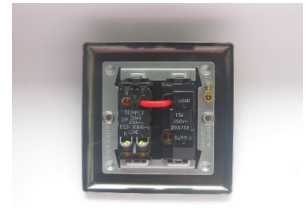

# Data Sheet

Product Code: XB6D

---

**Product Description:** 13A Switched Fused Spur

---

**Range:** Classic

**Finish:** Brushed Brass

**Product Category:** Fused Spur

**Terminal (Neutral) Diameter:** 4.5mm; **Capacity:** 4 x 2.5mm<sup>2</sup>

**Terminal (Earth) Diameter:** 3.3mm; **Capacity:** 3 x 1.5mm<sup>2</sup>

---

**Intended Applications:** Indoor Use Only. Domestic power supply.

## Product Features

- ✔ Double pole switching
- ✔ Holds standard 25.4x6.4mm fuse
- ✔ Replaceable 13A fuse included
- ✔ Bevelled edge faceplate

10 YEAR GUARANTEE

BRITISH MADE

*All information is subject to change without notice. Errors and omissions excepted. Images are for illustrative purposes only. Individual features and colours may vary. Refer to date of issue to identify latest version.*