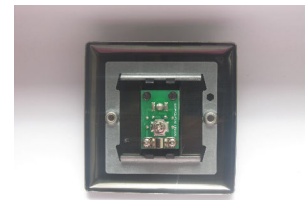

Data Sheet

Product Code: XB8ISOW

Product Description: 1-Gang TV Socket, Isolated Co-axial

Range: Classic

Finish: Brushed Brass

Product Category: TV Socket

Insert/Knob Colour: White Insert

Barcode: 5021575012132

Dimensions: 91x91x23mm

Faceplate Depth: 8mm

Net Weight: 116g

Gross Weight: 118g

Fixing Centres: 60.3mm

Depth from Mounting Face: 10.9mm

Recommended Back Box Depth: 16mm

Operating Voltage: N/A

Date of Issue: 08th March 2023 © Doyle & Tratt Products Ltd, Carylls Lea, Faygate, West Sussex, RH12 4SJ, United Kingdom. All rights reserved.

Product Features

- ✔ TV socket for use with male co-axial plugs
- ✔ Isolated version for use where connected to a shared aerial
- ✔ Bevelled edge faceplate