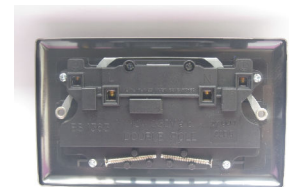

Data Sheet

Product Code: XC5DW

Product Description: 2-Gang 13A Double Pole Switched Socket

Range: Classic

Finish: Mirror Chrome

Product Category: 13A Socket

Insert/Knob Colour: Chrome/White Inserts

Barcode: 5021575720464

Maximum Load Rating: 13A

Maximum Current Rating: 13A

Terminal (Live) Diameter: 4.8mm; **Capacity:** 4 x 2.5mm²

Terminal (Neutral) Diameter: 4.8mm; **Capacity:** 4 x 2.5mm²

Terminal (Earth) Diameter: 4.8mm; **Capacity:** 4 x 2.5mm²

- ✔ Double pole switching for safer operation
- ✔ Bevelled edge faceplate

10 YEAR GUARANTEE

BRITISH MADE

All information is subject to change without notice. Errors and omissions excepted. Images are for illustrative purposes only. Individual features and colours may vary. Refer to date of issue to identify latest version.