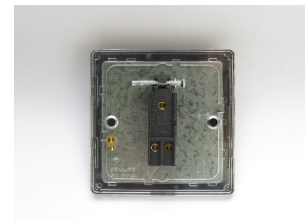

# Data Sheet

Product Code: XDQT1S

**Product Description:** 1-Gang 10A 1- or 2-Way Toggle Switch

**Range:** Screwless

**Finish:** Premium White

**Product Category:** 2-Way Toggle Switch

**Insert/Knob Colour:** Chrome Toggle

**Barcode:** 5021575140262

**Dimensions:** 86x86x36mm

**Faceplate Depth:** 4mm

**Net Weight:** 126g

**Gross Weight:** 128g

**Fixing Centres:** 60.3mm

**Depth from Mounting Face:** 17.4mm

**Recommended Back Box Depth:** 25mm

**Intended Applications:** Indoor Use Only. Domestic lighting circuits.

**Safety Advice:** Product Must Be Earthed.

**Applicable Safety Standard:** BS EN 60669-1

**Commodity Code:** 85365007

Declaration of Conformity

## Product Features

- ⊕ 1- or 2-way switching
- ⊕ Suitable for controlling both mains and low voltage lighting
- ⊕ Sleek, low-profile screwless faceplate

10 YEAR GUARANTEE

BRITISH MADE 