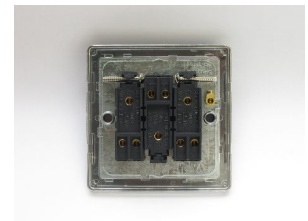

# Data Sheet

Product Code: XDQT3S

**Product Description:** 3-Gang 10A 1- or 2-Way Toggle Switch

**Range:** Screwless

**Finish:** Premium White

**Product Category:** 10A Toggle Switches

**Insert/Knob Colour:** Chrome Toggles

**Intended Applications:** Indoor Use Only. Domestic lighting circuits.

**Safety Advice:** Product Must Be Earthed.

**Applicable Safety Standard:** BS EN 60669-1

**Commodity Code:** 85365007

Declaration of Conformity

## Product Features

- ☑ 1- or 2-way switching
- ☑ Suitable for controlling both mains and low voltage lighting
- ☑ Sleek, low-profile screwless faceplate

10 YEAR GUARANTEE

BRITISH MADE 