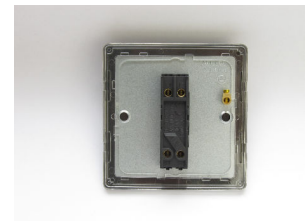

# Data Sheet

Product Code: XDQT7S

**Product Description:** 1-Gang 10A Intermediate Toggle Switch

**Range:** Screwless

**Finish:** Premium White

**Product Category:** 10A Toggle Switches

**Insert/Knob Colour:** Chrome Toggle

**Barcode:** 5021575141498

**Dimensions:** 86x86x36mm

**Faceplate Depth:** 4mm

**Net Weight:** 126g

**Gross Weight:** 128g

**Fixing Centres:** 60.3mm

**Depth from Mounting Face:** 17.4mm

**Recommended Back Box Depth:** 25mm

**Intended Applications:** Indoor Use Only. Domestic lighting circuits.

**Safety Advice:** Product Must Be Earthed.

**Applicable Safety Standard:** BS EN 60669-1

**Commodity Code:** 85365007

Declaration of Conformity

## Product Features

- ☑ Intermediate switch enables 3-way switching
- ☑ Suitable for controlling both mains and low voltage lighting
- ☑ Sleek, low-profile screwless faceplate

10 YEAR GUARANTEE

BRITISH MADE 