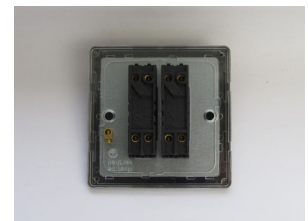

Data Sheet

Product Code: XDRT77S

Product Description: 2-Gang 10A Intermediate Toggle Switch

Range: Screwless

Finish: Pewter

Product Category: Intermediate Toggle Switch

Insert/Knob Colour: Chrome Toggle

Barcode: 5021575995718

Maximum Load Rating: 10A

Maximum Current Rating: 10A

Terminal (Live) Diameter: 3.3mm; **Capacity:** 3 x 1.5mm²

Terminal (Earth) Diameter: 3.3mm; **Capacity:** 3 x 1.5mm²

Intended Applications: Indoor Use Only. Domestic lighting circuits.

Safety Advice: Product Must Be Earthed.

Applicable Safety Standard: BS EN 60669-1

Commodity Code: 85365007

Declaration of Conformity

All information is subject to change without notice. Errors and omissions excepted. Images are for illustrative purposes only. Individual features and colours may vary. Refer to date of issue to identify latest version.

Product Features

- ✔ 2 x intermediate (3-way) switches
- ✔ Suitable for controlling both mains and low voltage lighting
- ✔ Intermediate switch enables 3-way switching
- ✔ Sleek, low-profile screwless faceplate