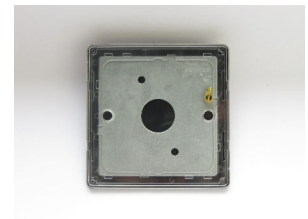

Data Sheet

Product Code: XDSSBS

Product Description: Single Blank Plate

Range: Screwless

Finish: Brushed Steel

Product Category: Blank Plate

Barcode: 5021575481129

Dimensions: 86x86x9mm

Faceplate Depth: 4mm

Net Weight: 116g

Gross Weight: 118g

Fixing Centres: 60.3mm

Depth from Mounting Face: -1.6mm

Recommended Back Box Depth: 16mm

Operating Voltage: N/A

Maximum Load Rating: N/A

Maximum Current Rating: -

Terminal (Earth) Diameter: 3.3mm; **Capacity:** 3 x 1.5mm²

Intended Applications: Indoor Use Only.

Safety Advice: Product Must Be Earthed.

Applicable Safety Standard: N/A

Commodity Code: 85381000

Date of Issue: 06th February 2022 © Doyle & Tratt Products Ltd, Carylls Lea, Faygate, West Sussex, RH12 4SJ, United Kingdom. All rights reserved.

Product Features

- ✔ Used to cover unused wall boxes
- ✔ Sleek, low-profile screwless faceplate