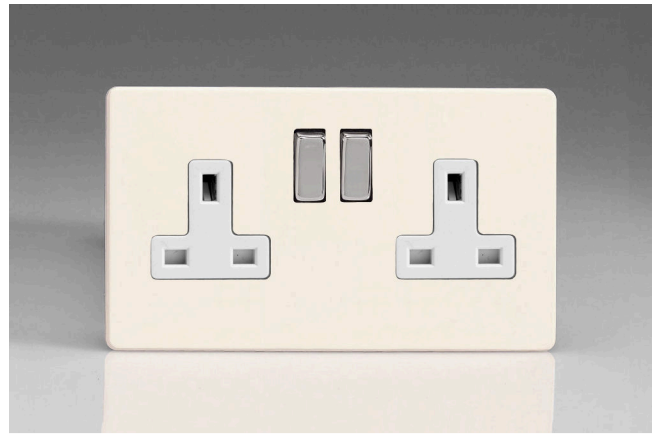

Data Sheet

Product Code: XDY5WS.PD

Product Description: 2-Gang 13A Double Pole Switched Socket with Metal Rockers

Range: Screwless

Finish: Primed

Product Category: 13A Socket

Insert/Knob Colour: Chrome/White Inserts

Barcode: 5021575192728

Dimensions: 86x147x32mm

Faceplate Depth: 4mm

Net Weight: 229g

Gross Weight: 232g

Fixing Centres: 120.6mm

Depth from Mounting Face: 22.4mm

Recommended Back Box Depth: 35mm

Operating Voltage: 230v 50Hz

Maximum Load Rating: 13A

Maximum Current Rating: 0A

Terminal (Live) Diameter: 4.8mm; **Capacity:** 4 x 2.5mm²

Terminal (Neutral) Diameter: 4.8mm; **Capacity:** 4 x 2.5mm²

Terminal (Earth) Diameter: 4.8mm; **Capacity:** 4 x 2.5mm²

Intended Applications: Indoor Use Only. Domestic power supply.

Safety Advice: Product Must Be Earthed.

Applicable Safety Standard: BS 1363-2

Commodity Code: 85366990

Declaration of Conformity

Product Features

- ✔ Double pole switching for safer operation
- ✔ Sleek, low-profile screwless faceplate
- ✔ For helpful tips on painting the Varilight Primed range, featuring different paints and methods, see our Varilight Primed - Best Practices article.