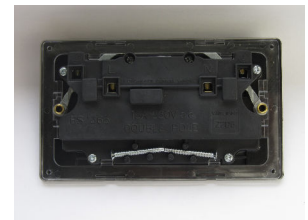

Data Sheet

Product Code: XDY5WS.PD

Product Description: 2-Gang 13A Double Pole Switched Socket with Metal Rockers

Range: Screwless

Finish: Primed

Product Category: 13A Socket

Insert/Knob Colour: Chrome/White Inserts

Barcode: 5021575192728

Dimensions: 86x147x32mm

Faceplate Depth: 4mm

Net Weight: 229g

Gross Weight: 232g

Fixing Centres: 120.6mm

Depth from Mounting Face: 22.4mm

Recommended Back Box Depth: 35mm

Operating Voltage: 230v 50Hz

Maximum Load Rating: 13A

Maximum Current Rating: 0A

Terminal (Live) Diameter: 4.8mm; **Capacity:** 4 x 2.5mm²

Terminal (Neutral) Diameter: 4.8mm; **Capacity:** 4 x 2.5mm²

Terminal (Earth) Diameter: 4.8mm; **Capacity:** 4 x 2.5mm²

- ✔ Double pole switching for safer operation
- ✔ Sleek, low-profile screwless faceplate
- ✔ For helpful tips on painting the Varilight Primed range, featuring different paints and methods, see our Varilight Primed - Best Practices article.