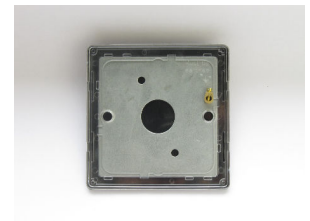

Data Sheet

Product Code: XDYSBS.BC

Product Description: Single Blank Plate

Range: Urban Screwless

Finish: Brushed Copper

Product Category: Blank Plate

Barcode: 5021575018622

Dimensions: 86x86x9mm

Faceplate Depth: 4mm

Net Weight: 116g

Gross Weight: 118g

Fixing Centres: 60.3mm

Depth from Mounting Face: -1.6mm

Recommended Back Box Depth: 16mm

Operating Voltage: N/A

Maximum Load Rating: N/A

Maximum Current Rating: -

Terminal (Earth) Diameter: 3.3mm; **Capacity:** 3 x 1.5mm²

Product Features

- ✔ Used to cover unused wall boxes
- ✔ Sleek, low-profile screwless faceplate

Intended Applications: Indoor Use Only.