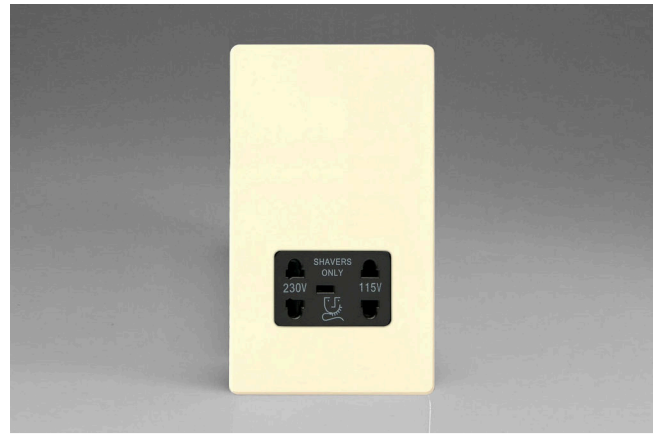

**Barcode:** 5021575192919

**Dimensions:** 86x147x48mm

**Faceplate Depth:** 4mm

**Net Weight:** 379g

**Gross Weight:** 382g

**Fixing Centres:** 120.6mm

**Depth from Mounting Face:** 44.4mm

**Recommended Back Box Depth:** 47mm

**Terminal (Earth) Diameter:** 5mm; **Capacity:** 4 x 2.5mm<sup>2</sup>

**Intended Applications:** Indoor Use Only. Domestic power supply.

**Safety Advice:** Product Must Be Earthed.

**Applicable Safety Standard:** BS EN 61558-2-5

## Product Features

- ☑ Suitable for use in bathrooms, toilets and shower rooms (IP41)
- ☑ 240V accepts British and Continental round pin and Australia flat-pin
- ☑ 115V accepts Continental two-pin and America NEMA
- ☑ Sleek, low-profile screwless faceplate
- ☑ For helpful tips on painting the Varilight Primed range, featuring different paints and methods, see our Varilight Primed - Best Practices article.