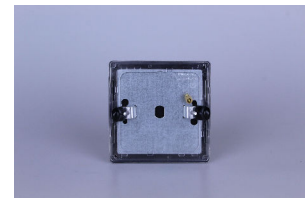

10 YEAR GUARANTEE

BRITISH MADE