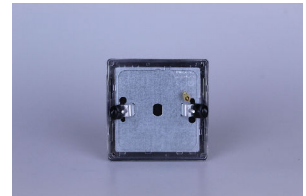

Data Sheet

Product Code: XEYSBS.MB

Product Description: Single Blank Plate

Range: European

Finish: Matt Black

Product Category: Blank Plate

Barcode: 5021575999518

Dimensions: 86x86mm

Maximum Current Rating: -

Terminal (Earth) Diameter: 3.3mm; **Capacity:** 3 x 1.5mm²

Intended Applications: Indoor Use Only.

Safety Advice: Product Must Be Earthed.

Applicable Safety Standard: N/A

Commodity Code: 85381000

Date of Issue: 06th February 2022 © Doyle & Tratt Products Ltd, Carylls Lea, Faygate, West Sussex, RH12 4SJ, United Kingdom. All rights reserved.

Product Features

- ✔ Used to cover unused wall boxes
- ✔ Sleek, low-profile screwless faceplate