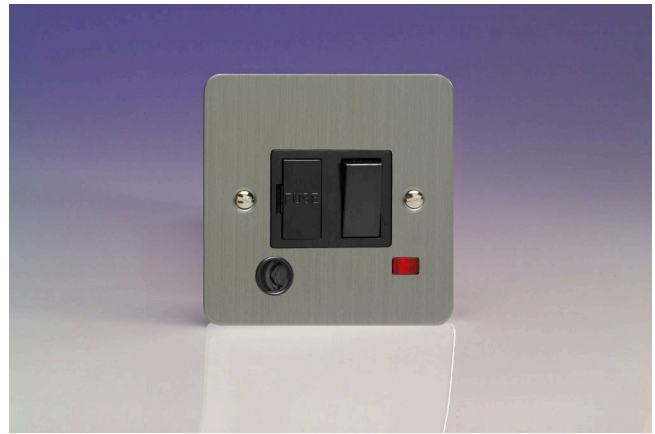

Data Sheet

Product Code: XFS6FONB

Product Description: 13A Switched Fused Spur + Neon + Flex Outlet

Range: Ultraflat

Finish: Brushed Steel

Product Category: Fused Spur

Insert/Knob Colour: Black Inserts

Barcode: 5021575710557

Dimensions: 89x89x33mm

Faceplate Depth: 1mm

Net Weight: 176g

Gross Weight: 178g

Fixing Centres: 60.3mm

Depth from Mounting Face: 24.3mm

Recommended Back Box Depth: 35mm

Operating Voltage: 230v 50Hz

Maximum Load Rating: Refer to Fuse Value

Maximum Current Rating: 13A

Terminal (Live) Diameter: 4.5mm; **Capacity:** 4 x 2.5mm²

Terminal (Neutral) Diameter: 4.5mm; **Capacity:** 4 x 2.5mm²

Terminal (Earth) Diameter: 3.3mm; **Capacity:** 4 x 2.5mm²

Intended Applications: Indoor Use Only. Domestic power supply.

Safety Advice: Product Must Be Earthed.

Applicable Safety Standard: BS 1363-4

Commodity Code: 85389091

Declaration of Conformity

Product Features

- ✔ Double pole switching
- ✔ Cable clamp and neon indicator light
- ✔ Holds standard 25.4x6.4mm fuse
- ✔ Replaceable 13A fuse included
- ✔ Contemporary, ultra-slim faceplate