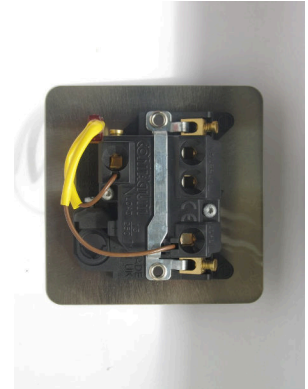

Data Sheet

Product Code: XFS6FONB

Product Description: 13A Switched Fused Spur + Neon + Flex Outlet

Range: Ultraflat

Finish: Brushed Steel

Product Category: Fused Spur

Insert/Knob Colour: Black Inserts

Barcode: 5021575710557

Maximum Load Rating: Refer to Fuse Value

Maximum Current Rating: 13A

Terminal (Live) Diameter: 4.5mm; **Capacity:** 4 x 2.5mm²

Terminal (Neutral) Diameter: 4.5mm; **Capacity:** 4 x 2.5mm²

Terminal (Earth) Diameter: 3.3mm; **Capacity:** 4 x 2.5mm²

Intended Applications: Indoor Use Only. Domestic power supply.

Safety Advice: Product Must Be Earthed.

Applicable Safety Standard: BS 1363-4

Commodity Code: 85389091

Declaration of Conformity

Product Features

- ✔ Double pole switching
- ✔ Cable clamp and neon indicator light
- ✔ Holds standard 25.4x6.4mm fuse
- ✔ Replaceable 13A fuse included
- ✔ Contemporary, ultra-slim faceplate

10 YEAR GUARANTEE

BRITISH MADE