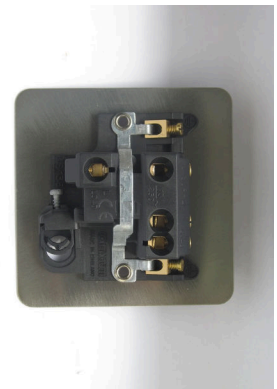

# Data Sheet

Product Code: XFS6UFOD

**Product Description:** 13A Unswitched Fused Spur + Flex Outlet with Metal Inserts

**Range:** Ultraflat

**Finish:** Brushed Steel

**Product Category:** Fused Spur

**Insert/Knob Colour:** Steel Inserts

**Barcode:** 5021575711660

**Dimensions:** 89x89x35mm

**Faceplate Depth:** 1mm

**Net Weight:** 166g

**Gross Weight:** 168g

**Fixing Centres:** 60.3mm

**Depth from Mounting Face:** 24.3mm

**Recommended Back Box Depth:** 35mm

**Terminal (Earth) Diameter:** 3.3mm; **Capacity:** 3 x 1.5mm<sup>2</sup>

**Intended Applications:** Indoor Use Only. Domestic power supply.

**Safety Advice:** Product Must Be Earthed.

**Applicable Safety Standard:** BS 1363-4

## Product Features

- ☑ Cable clamp
- ☑ Holds standard 25.4x6.4mm fuse
- ☑ Replaceable 13A fuse included
- ☑ Contemporary, ultra-slim faceplate

10 YEAR GUARANTEE

BRITISH MADE

*All information is subject to change without notice. Errors and omissions excepted. Images are for illustrative purposes only. Individual features and colours may vary. Refer to date of issue to identify latest version.*