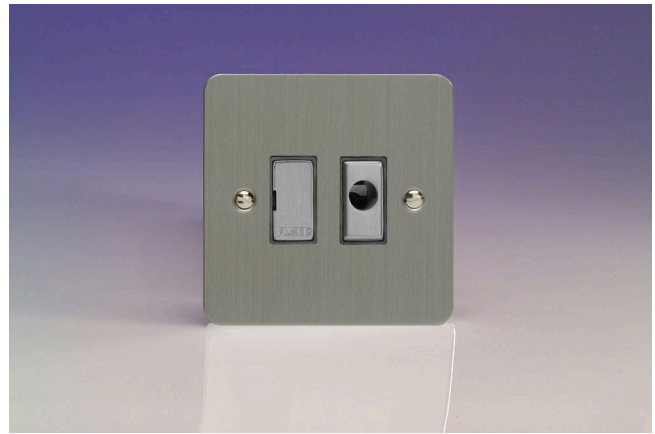

Data Sheet

Product Code: XFS6UFOD

Product Description: 13A Unswitched Fused Spur + Flex Outlet with Metal Inserts

Range: Ultraflat

Finish: Brushed Steel

Product Category: Fused Spur

Insert/Knob Colour: Steel Inserts

Barcode: 5021575711660

Dimensions: 89x89x35mm

Faceplate Depth: 1mm

Net Weight: 166g

Gross Weight: 168g

Fixing Centres: 60.3mm

Depth from Mounting Face: 24.3mm

Recommended Back Box Depth: 35mm

Operating Voltage: 230v 50Hz

Maximum Load Rating: Refer to Fuse Value

Maximum Current Rating: 13A

Terminal (Live) Diameter: 4.5mm; **Capacity:** 4 x 2.5mm²

Terminal (Neutral) Diameter: 4.5mm; **Capacity:** 4 x 2.5mm²

Terminal (Earth) Diameter: 3.3mm; **Capacity:** 3 x 1.5mm²

Intended Applications: Indoor Use Only. Domestic power supply.

Safety Advice: Product Must Be Earthed.

Applicable Safety Standard: BS 1363-4

Commodity Code: 85389091

Declaration of Conformity

Product Features

- ☑ Cable clamp
- ☑ Holds standard 25.4x6.4mm fuse
- ☑ Replaceable 13A fuse included
- ☑ Contemporary, ultra-slim faceplate